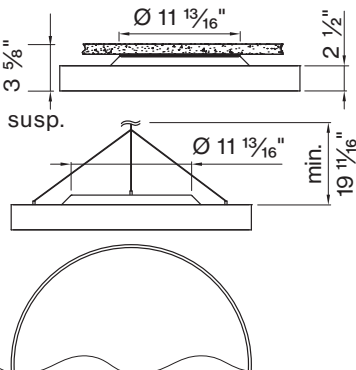

Ø 2' DM - 2 FT

Ø 3' DM - 3 FT

Technical data

SIZE TYPE	LED COLOR TEMPERATURE	INPUT WATTS	DELIVERED LM TOTAL	LIGHT DISTRIBUTION	DELIVERED LM DIRECT	OPTICAL EFFICIENCY	LUMINAIRE EFFICACY
 Ø 1 1/2' gray	30K, 35K	20W	2080lm	100% down	2080lm	85%	102lm/W
	40K		2160lm		2160lm		106lm/W
	30K, 35K	34W	2970lm		2970lm		87lm/W
	40K		3080lm		3080lm		90lm/W
Ø 2' gray	30K, 35K	27W	3030lm	100% down	3030lm	85%	111lm/W
	40K		3160lm		3150lm		116lm/W
	30K, 35K	39W	4060lm		4060lm		104lm/W
	40K		4220lm		4220lm		108lm/W
	30K, 35K	53W	5080lm		5070lm		96lm/W
	40K		5280lm		5270lm		100lm/W
Ø 3' gray	30K, 35K	43W	5010lm	100% down	5010lm	85%	116lm/W
	40K		5210lm		5210lm		121lm/W
	30K, 35K	53W	5970lm		5970lm		113lm/W
	40K		6210lm		6210lm		118lm/W
	30K, 35K	75W	7980lm		7970lm		107lm/W
	40K		8300lm		8290lm		111lm/W
	30K, 35K	112W	10900lm		10890lm		98lm/W
	40K		11340lm		11330lm		102lm/W

Accessory

SUSPENSION SET < 36 INCH

3-piece barrel mount set 698-098-05140

SQUARE 1 1/2' surface

SQUARE 2' surface

SQUARE 3' surface

FIXTURE DIMENSIONS

NOMINAL	DIMENSIONS	CODE
Ø 1 1/2'	Ø 17 3/4" / h 3 1/2"	DM-1.5FT
Ø 2'	Ø 23 3/8" / h 3 1/2"	DM-2FT
Ø 3'	Ø 35 7/16" / h 3 1/2"	DM-3FT