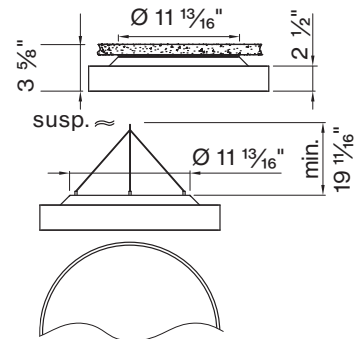

Ø 2' DM - 2 FT

Ø 3' DM - 3 FT

Technical data

SIZE TYPE	LED COLOR TEMPERATURE	INPUT WATTS	DELIVERED LM TOTAL	LIGHT DISTRIBUTION	DELIVERED LM DIRECT	OPTICAL EFFICIENCY	LUMINAIRE EFFICACY
 Ø 1 1/2' gray	30K, 35K	20W	2080lm	100% down	2080lm	85%	102lm/W
	40K		2160lm		2160lm		106lm/W
	30K, 35K	34W	2970lm		2970lm		87lm/W
	40K		3080lm		3080lm		90lm/W
Ø 2' gray	30K, 35K	27W	3030lm	100% down	3030lm	85%	111lm/W
	40K		3160lm		3150lm		116lm/W
	30K, 35K	39W	4060lm		4060lm		104lm/W
	40K		4220lm		4220lm		108lm/W
	30K, 35K	53W	5080lm		5070lm		96lm/W
	40K		5280lm		5270lm		100lm/W
Ø 3' gray	30K, 35K	43W	5010lm	100% down	5010lm	85%	116lm/W
	40K		5210lm		5210lm		121lm/W
	30K, 35K	53W	5970lm		5970lm		113lm/W
	40K		6210lm		6210lm		118lm/W
	30K, 35K	75W	7980lm		7970lm		107lm/W
	40K		8300lm		8290lm		111lm/W
	30K, 35K	112W	10900lm		10890lm		98lm/W
	40K		11340lm		11330lm		102lm/W

Accessory

SUSPENSION SET < 36 INCH

3-piece barrel mount set 698-098-05140

SQUARE 1 1/2' surface

SQUARE 2' surface

SQUARE 3' surface

FIXTURE DIMENSIONS

NOMINAL	DIMENSIONS	CODE
Ø 1 1/2'	Ø 17 3/4" / h 3 1/2"	DM-1.5FT
Ø 2'	Ø 23 3/8" / h 3 1/2"	DM-2FT
Ø 3'	Ø 35 7/16" / h 3 1/2"	DM-3FT