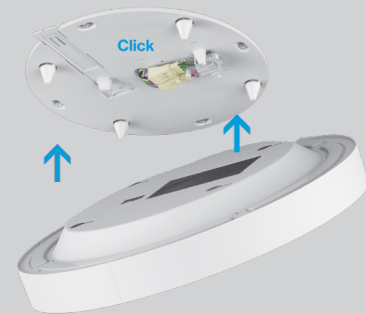

Surface

Pendant

ONE CLICK INSTALLATION

Mounting & electrical connection with one click

Catalog Number Example

SQUARE-SUR-BL-OP-40K-C80-UNV-010V-02000L-DM-1.5FT

A B C D E F G H I K

A RANGE

QS SQUARE ROUND

B MOUNTING

QS Surface SUR

QS Pendant PDT

pendant suspension set includes cable suspension and one white power feeder with a white junction box cover

C COLOR

QS White WH

Black BL