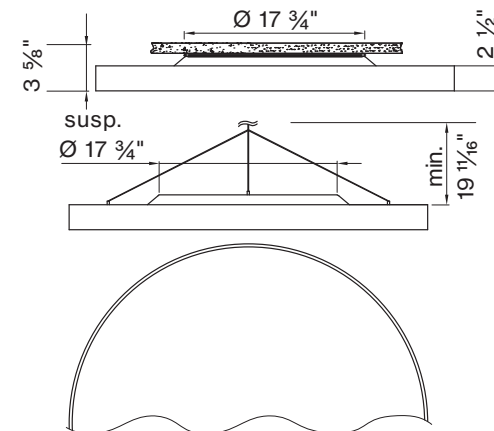

Ø 2' DM - 2 FT

Ø 3' DM - 3 FT

Technical data

SIZE TYPE	LED COLOR TEMPERATURE	INPUT WATTS	DELIVERED LM TOTAL	LIGHT DISTRIBUTION	DELIVERED LM DIRECT	OPTICAL EFFICIENCY	LUMINAIRE EFFICACY
 Ø 1 1/2' gray	30K, 35K	20W	2080lm	100% down	2080lm	85%	102lm/W
	40K		2160lm		2160lm		106lm/W
	30K, 35K	34W	2970lm		2970lm		87lm/W
	40K		3080lm		3080lm		90lm/W
Ø 2' gray	30K, 35K	27W	3030lm	100% down	3030lm	85%	111lm/W
	40K		3160lm		3150lm		116lm/W
	30K, 35K	39W	4060lm		4060lm		104lm/W
	40K		4220lm		4220lm		108lm/W
	30K, 35K	53W	5080lm		5070lm		96lm/W
	40K		5280lm		5270lm		100lm/W
Ø 3' gray	30K, 35K	43W	5010lm	100% down	5010lm	85%	116lm/W
	40K		5210lm		5210lm		121lm/W
	30K, 35K	53W	5970lm		5970lm		113lm/W
	40K		6210lm		6210lm		118lm/W
	30K, 35K	75W	7980lm		7970lm		107lm/W
	40K		8300lm		8290lm		111lm/W
	30K, 35K	112W	10900lm		10890lm		98lm/W
	40K		11340lm		11330lm		102lm/W

Accessory

SUSPENSION SET < 36 INCH

3-piece barrel mount set 698-098-05140

SQUARE 1 1/2' surface

SQUARE 2' surface

SQUARE 3' surface

FIXTURE DIMENSIONS

NOMINAL	DIMENSIONS	CODE
Ø 1 1/2'	Ø 17 3/4" / h 3 1/2"	DM-1.5FT
Ø 2'	Ø 23 3/8" / h 3 1/2"	DM-2FT
Ø 3'	Ø 35 7/16" / h 3 1/2"	DM-3FT