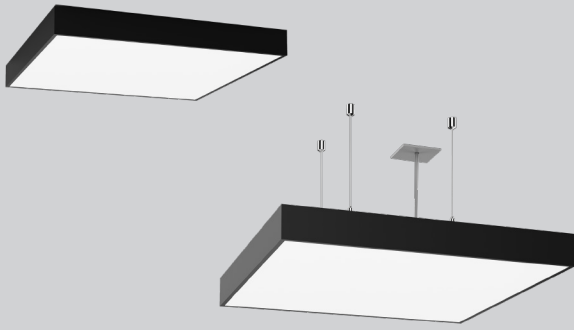

SQUARE DIRECT

CERTIFICATIONS & COMPLIANCE

FEATURES

5 YEAR
limited
led warranty

POE
Power over Ethernet

PERFORMANCE

- Up to 123 lm/W efficiency
- 27 K, 30 K, 35 K, 40 K
- CRI > 80 & CRI > 90

MOUNTING

Surface

Pendant