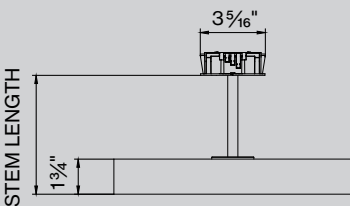

INSET TYPE

SQUARE

Catalog Number Example

RLINS-SQUARE-BLBL-30K-C90-48V-010V-1000LM-10W-1FTx1FT-STM-6IN

A B C D E F G I J K

A SYSTEM

R-LINE R L I N S

B PRODUCT

SQUARE S Q U A R E

C HOUSING COLOR

Black RAL9005 B L _ _
White RAL9016 W H _ _

ADAPTER & STEM COLOR sub option

Black B L
White W H

recommendation: adapter & track color should match

D CCT

2700K 2 7 K
3000K 3 0 K
3500K 3 5 K
4000K 4 0 K

E CRI

CRI > 90 C 9 0

F VOLTAGE

48V low constant voltage 4 8 V
remote driver required (see driver cutsheet)

G DIMMING

0-10V 1% dimming 0 1 0 V

H CIRCUIT

1 or 2 Circuit *
compatible with 1 or 2 track (see driver cutsheet)
*leave blank

I OUTPUT

500 lm 5W 5 0 0 L M - 5 W
1000 lm 10W 1 0 0 0 L M - 1 0 W

J SIZE

1' square 1 F T x 1 F T

K STEM LENGTH*

6" stem S T M - 6 I N
96" stem S T M - 9 6 I N
Custom Stem X X X I N

*Stem lengths available in 6" increments from 6" to 96".
Stems are not field-cuttable.

L ADAPTER COVER

ship standard with straight cover (field
changeable)

Curved R18" R 1 8
Curved R24" R 2 4
Curved R36" R 3 6
Straight S T R