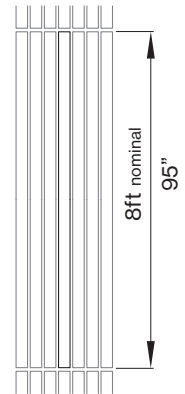

	SIZE TYPE	LED COLOR TEMPERATURE	INPUT WATTS	DELIVERED LM TOTAL	LIGHT DISTRIBUTION	DELIVERED LUMEN DIRECT	OPTICAL EFFICIENCY	LUMINAIRE EFFICACY
<b>PANO 3.25"</b>								
e LED	8' opal	40K	29.5 W	3600 lm	100% down	3600 lm	79%	122 lm/W
e <sup>2</sup> LED	8' opal	40K	44.7 W	5400 lm	100% down	5400 lm	79%	121 lm/W
e <sup>2+</sup> LED	8' opal	40K	58.9 W	7000 lm	100% down	7000 lm	79%	119 lm/W

for 27 K, 30 K or 35 K multiply lm value by 0.96

**WoodWorks® Grille Ceiling System Integration**

(for more ceiling options, please see CEILING OPTIONS pages)

**Available lengths for ceiling types**

CEILING TYPE	2 FT	4 FT	6 FT	8 FT
WoodWorks® Grille Tegular 9/16	23.375"	47.375"	n/a	n/a
WoodWorks® Grille Tegular 15/16	23"	47"	n/a	n/a
WoodWorks® Grille Classic	23"	47"	71"	95"
WoodWorks® Grille Forte	*23"	47"	71"	95"
WoodWorks® Linear Solid Wood panels	*23"	*47"	*71"	95"
WoodWorks® Linear Veneered panels	*23"	*47"	*71"	95.25"

\*Woodworks ceilings are not available in this length. Wood panels need to be cut in the field to fit this length.

**WoodWorks® ceiling systems**

BASO PANO is only approved for Armstrong® WoodWorks Grille Tegular 9/16, WoodWorks Grille Tegular 15/16, WoodWorks Grille, WoodWorks Linear Solid Wood panels and WoodWorks Linear Veneered panels ceiling systems. Refer to armstrongceilings.com for installation instructions related to the ceiling products.

DIMENSIONS

**PANO 3.25"**

**WLS - ARMSTRONG® WOODWORKS® LINEAR SOLID WOOD PANELS**

WLS view from below

**WLV - ARMSTRONG® WOODWORKS® LINEAR VENEERED PANELS**

WLV view from below

**PANO mounting instructions**