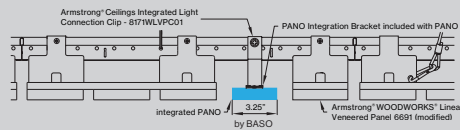

REMOTE MOUNTING

Quick and easy electrical connection