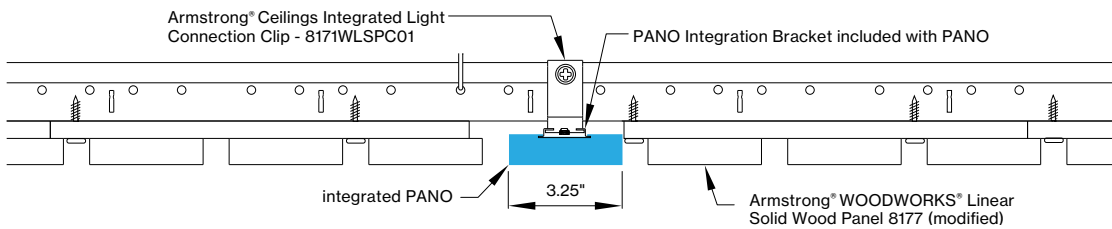

DIMENSIONS

**PANO 3.25"**

**WLS - ARMSTRONG® WOODWORKS® LINEAR SOLID WOOD PANELS**

WLS view from below

**WLV - ARMSTRONG® WOODWORKS® LINEAR VENEERED PANELS**

WLV view from below

**PANO mounting instructions**