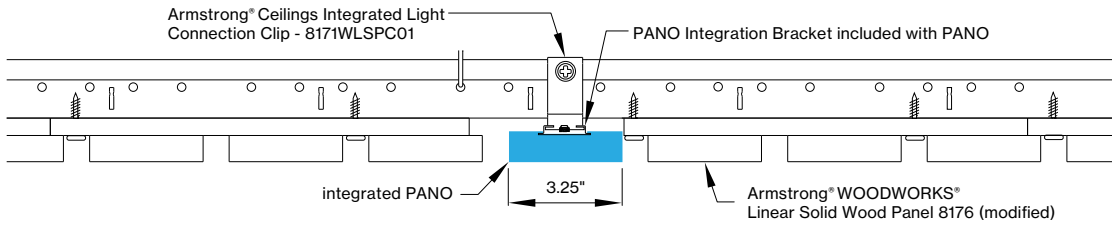

DIMENSIONS

PANO 3.25"

WLS - ARMSTRONG® WOODWORKS® LINEAR SOLID WOOD PANELS