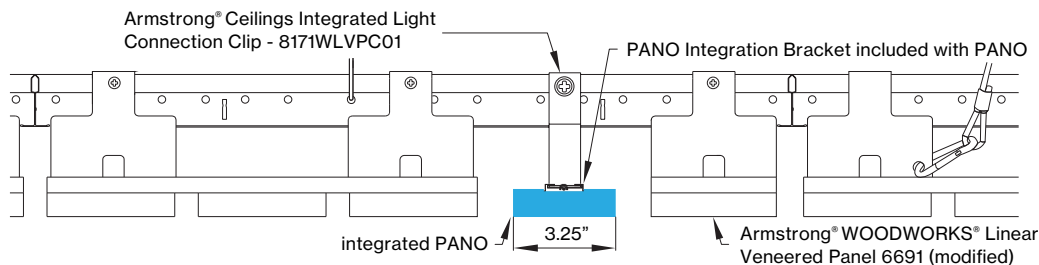

Technical data

	SIZE TYPE	LED COLOR TEMPERATURE	INPUT WATTS	DELIVERED LM TOTAL	LIGHT DISTRIBUTION	DELIVERED LUMEN DIRECT	OPTICAL EFFICIENCY	LUMINAIRE EFFICACY
PANO 3.25"								
e LED	8' opal	40K	29.5 W	3600 lm	100% down	3600 lm	79%	122 lm/W
e² LED	8' opal	40K	44.7 W	5400 lm	100% down	5400 lm	79%	121 lm/W
e²⁺ LED	8' opal	40K	58.9 W	7000 lm	100% down	7000 lm	79%	119 lm/W

for 27 K, 30 K or 35 K multiply lm value by 0.96

WoodWorks® Grille Ceiling System Integration

(for more ceiling options, please see CEILING OPTIONS pages)

Available lengths for ceiling types

CEILING TYPE	2 FT	4 FT	6 FT	8 FT
WoodWorks® Grille Tegular 9/16	23.375"	47.375"	n/a	n/a
WoodWorks® Grille Tegular 15/16	23"	47"	n/a	n/a
WoodWorks® Grille Classic	23"	47"	71"	95"
WoodWorks® Grille Forte	*23"	47"	71"	95"
WoodWorks® Linear Solid Wood panels	*23"	*47"	*71"	95"
WoodWorks® Linear Veneered panels	*23"	*47"	*71"	95.25"

*Woodworks ceilings are not available in this length. Wood panels need to be cut in the field to fit this length.

WoodWorks® ceiling systems

BASO PANO is only approved for Armstrong® WoodWorks Grille Tegular 9/16, WoodWorks Grille Tegular 15/16, WoodWorks Grille, WoodWorks Linear Solid Wood panels and WoodWorks Linear Veneered panels ceiling systems. Refer to armstrongceilings.com for installation instructions related to the ceiling products.