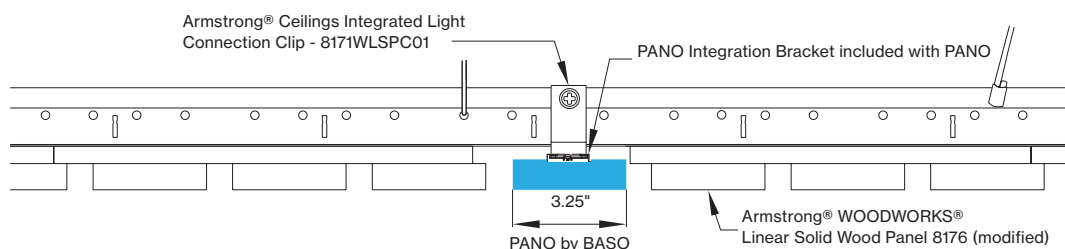

Technical data

	SIZE TYPE	LED COLOR TEMPERATURE	INPUT WATTS	DELIVERED LM TOTAL	LIGHT DISTRIBUTION	DELIVERED LUMEN DIRECT	OPTICAL EFFICIENCY	LUMINAIRE EFFICACY
PANO 3.25"								
e LED	8' opal	40K	29.5 W	3600 lm	100% down	3600 lm	79%	122 lm/W
e² LED	8' opal	40K	44.7 W	5400 lm	100% down	5400 lm	79%	121 lm/W
e²⁺ LED	8' opal	40K	58.9 W	7000 lm	100% down	7000 lm	79%	119 lm/W

for 27 K, 30 K or 35 K multiply lm value by 0.96

WoodWorks® Grille Ceiling System Integration

(for more ceiling options, please see CEILING OPTIONS pages)

Available lengths for ceiling types

CEILING TYPE	2 FT	4 FT	6 FT	8 FT
WoodWorks® Grille Tegular 9/16	23.375"	47.375"	n/a	n/a
WoodWorks® Grille Tegular 15/16	23"	47"	n/a	n/a
WoodWorks® Grille Classic	23"	47"	71"	95"
WoodWorks® Grille Forte	*23"	47"	71"	95"
WoodWorks® Linear Solid Wood panels	*23"	*47"	*71"	95"
WoodWorks® Linear Veneered panels	*23"	*47"	*71"	95.25"

*Woodworks ceilings are not available in this length. Wood panels need to be cut in the field to fit this length.

WoodWorks® ceiling systems

BASO PANO is only approved for Armstrong® WoodWorks Grille Tegular 9/16, WoodWorks Grille Tegular 15/16, WoodWorks Grille, WoodWorks Linear Solid Wood panels and WoodWorks Linear Veneered panels ceiling systems. Refer to armstrongceilings.com for installation instructions related to the ceiling products.