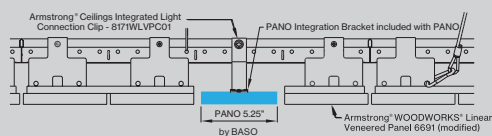

PANO 5.25"

WOODWORKS®

LINEAR SOLID & VENEERED WOOD PANELS

CERTIFICATIONS & COMPLIANCE

FEATURES

PERFORMANCE

- Coordinates with Woodworks® Linear & Veneered ceiling panel
- Up to 124lm/W
- High performance opal cover
- Remote mountable LED driver
- Damp rated

WoodWorks® Grille Ceiling Integration

Linear Solid Wood Panel

Linear Solid Wood Panel

REMOTE MOUNTING

Quick and easy electrical connection

REMOTE MOUNTING

Catalog Number Example

PANO5-WLS-BL-PS-OP-27K-C80-UNV-010V-0550LF-ST-04FT