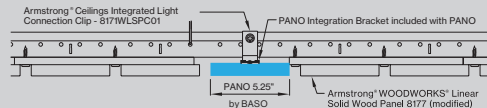

PANO 5.25"

WOODWORKS®

LINEAR SOLID & VENEERED WOOD PANELS

CERTIFICATIONS & COMPLIANCE

FEATURES

PERFORMANCE

- Coordinates with Woodworks® Linear & Veneered ceiling panel
- Up to 124lm/W
- High performance opal cover
- Remote mountable LED driver
- Damp rated

WoodWorks® Grille Ceiling Integration

Linear Solid Wood Panel

Linear Solid Wood Panel

REMOTE MOUNTING

Quick and easy electrical connection

REMOTE MOUNTING

Catalog Number Example

PANO5-WLS-BL-PS-OP-27K-C80-UNV-010V-0550LF-ST-04FT