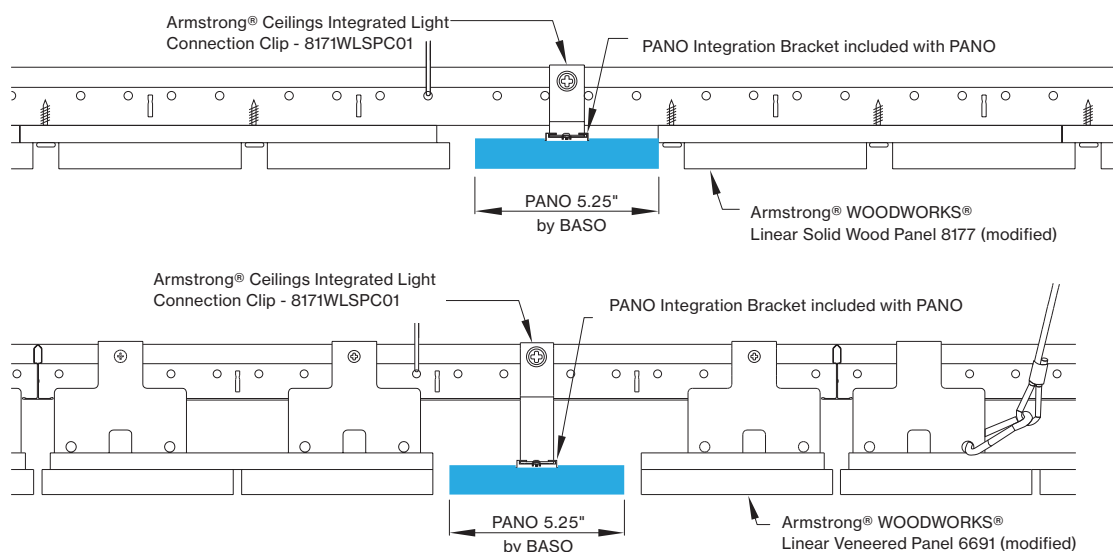

G CRI

CRI > 80 C 8 0
CRI > 90 C 9 0

BASO

basolighting.com

CS-V01

09/2024

Technical data

	SIZE TYPE	LED COLOR TEMPERATURE	INPUT WATTS	DELIVERED LM TOTAL	LIGHT DISTRIBUTION	DELIVERED LUMEN DIRECT	OPTICAL EFFICIENCY	LUMINAIRE EFFICACY
PANO 5.25"								
e LED	8' opal	40 K	35.4 W	4400lm	100% down	4400lm	81%	110lm/W
e ² LED	8' opal	40 K	50.5 W	6200lm	100% down	6200lm	81%	106lm/W
e ²⁺ LED	8' opal	40 K	67.3 W	8000lm	100% down	8000lm	81%	98lm/W

for 27 K, 30K or 35 K multiply lm value by 0.96

WoodWorks® Grille Ceiling System Integration

(for more ceiling options, please see CEILING OPTIONS pages)

Available lengths for ceiling types

CEILING TYPE	2 FT	4 FT	6 FT	8 FT
WoodWorks® Grille Tegular 9/16	23.375"	47.375"	n/a	n/a
WoodWorks® Grille Tegular 15/16	23"	47"	n/a	n/a
WoodWorks® Grille Classic	23"	47"	71"	95"
WoodWorks® Grille Forte	*23"	47"	71"	95"
WoodWorks® Linear Solid Wood panels	*23"	*47"	*71"	95"
WoodWorks® Linear Veneered panels	*23"	*47"	*71"	95.25"

*Woodworks ceilings are not available in this length. Wood panels need to be cut in the field to fit this length.

INTEGRATED LIGHT CONNECTION CLIP

Armstrong® Ceilings Integrated Light Connection Clip

please contact your Armstrong Ceilings rep