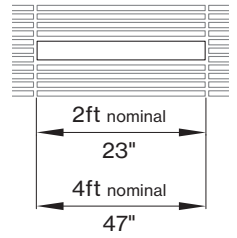

H CRI

CRI > 80 C 8 0
CRI > 90 C 9 0

BASO

basolighting.com

CS-V01

09/2024

Technical data

	SIZE TYPE	LED COLOR TEMPERATURE	INPUT WATTS	DELIVERED LM TOTAL	LIGHT DISTRIBUTION	DELIVERED LUMEN DIRECT	OPTICAL EFFICIENCY	LUMINAIRE EFFICACY
PANO 5.25"	e LED	40 K	10.4 W	1100 lm	100 % down	1100 lm	69 %	110 lm/W
			20.7 W	2200 lm		2200 lm		110 lm/W
e ² LED	2' opal	40 K	15 W	1550 lm	100 % down	1550 lm	69 %	106 lm/W
	4' opal		30 W	3100 lm		3100 lm		106 lm/W
e ²⁺ LED	2' opal	40 K	20.4 W	2000 lm	100 % down	2000 lm	69 %	98 lm/W
	4' opal		40.8 W	4000 lm		4000 lm		98 lm/W

*Woodworks ceilings are not available in this length. Wood panels need to be cut in the field to fit this length.

INTEGRATED LIGHT CONNECTION CLIP

Armstrong® Ceilings Integrated Light Connection Clip

visit armstrongceilings.com/linearlighting

DIMENSIONS

PANO 5.25"

WT9 - ARMSTRONG® WOODWORKS® GRILLE TEGULAR 9/16" PANELS

WT9 view from below

WT5 - ARMSTRONG® WOODWORKS® GRILLE TEGULAR 15/16 PANELS

WT5 view from below

PANO mounting instructions

Get access to the PANO mounting instructions faster by scanning the QR code.