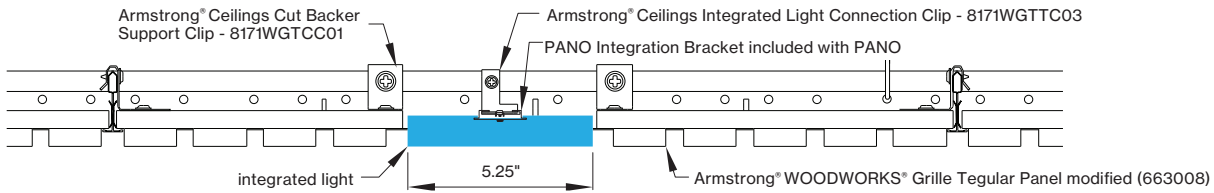

DIMENSIONS

PANO 5.25"

WT9 - ARMSTRONG® WOODWORKS® GRILLE TEGULAR 9/16" PANELS

WT9 view from below