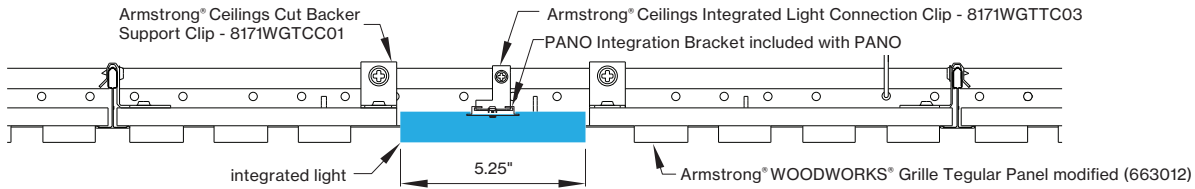

DIMENSIONS

PANO 5.25"

WT9 - ARMSTRONG® WOODWORKS® GRILLE TEGULAR 9/16" PANELS

WT9 view from below

WT5 - ARMSTRONG® WOODWORKS® GRILLE TEGULAR 15/16 PANELS

WT5 view from below

PANO mounting instructions

Get access to the PANO mounting instructions faster by scanning the QR code.