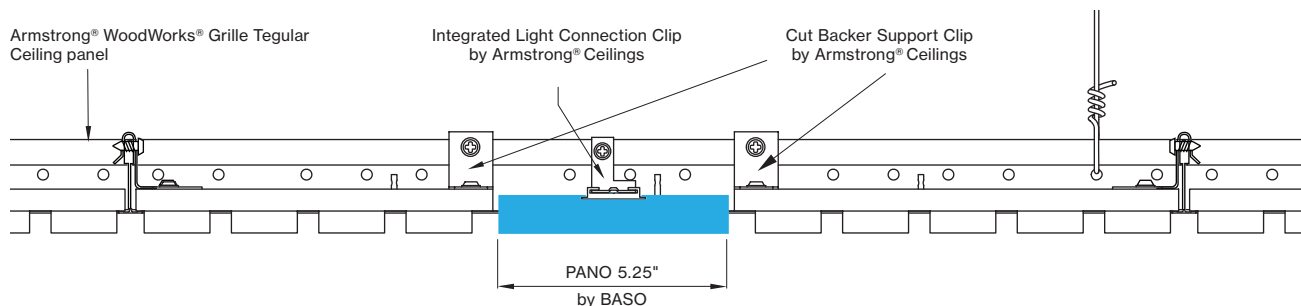

for 27 K, 30 K or 35 K multiply lm value by 0.96

WoodWorks® Grille Tegular Ceiling Integration

(for more ceiling options, please see CEILING OPTIONS pages)

Available lengths for ceiling types

CEILING TYPE	2 FT	4 FT	6 FT	8 FT
WoodWorks® Grille Tegular 9/16	23.375"	47.375"	n/a	n/a
WoodWorks® Grille Tegular 15/16	23"	47"	n/a	n/a
WoodWorks® Grille Classic	23"	47"	71"	95"
WoodWorks® Grille Forte	*23"	47"	71"	95"
WoodWorks® Linear Solid Wood panels	*23"	*47"	*71"	95"
WoodWorks® Linear Veneered panels	*23"	*47"	*71"	95.25"

*Woodworks ceilings are not available in this length. Wood panels need to be cut in the field to fit this length.

INTEGRATED LIGHT CONNECTION CLIP

Armstrong® Ceilings Integrated Light Connection Clip

visit armstrongceilings.com/linearlighting