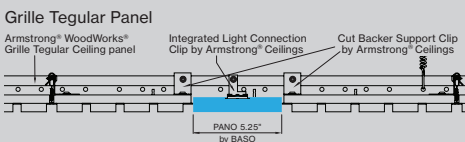

WoodWorks® Grille Tegular Ceiling Integration

REMOTE MOUNTING

Quick and easy electrical connection