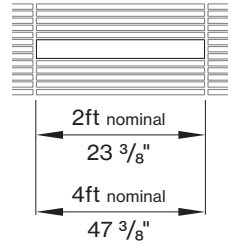

DIMENSIONS

PANO 5.25"

WT9 - ARMSTRONG® WOODWORKS® GRILLE TEGULAR 9/16" PANELS

WT9 view from below