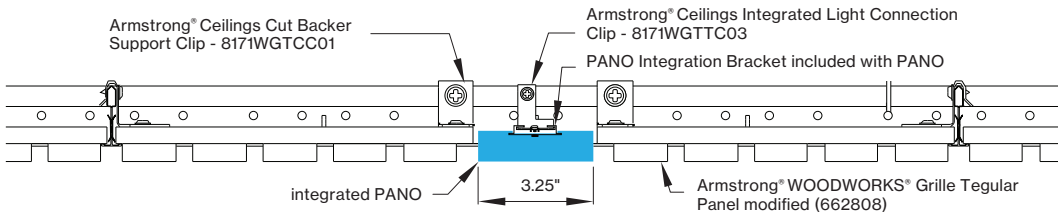

DIMENSIONS

PANO 3.25"

WT9 - ARMSTRONG® WOODWORKS® GRILLE TEGULAR 9/16 PANELS

WT9 view from below