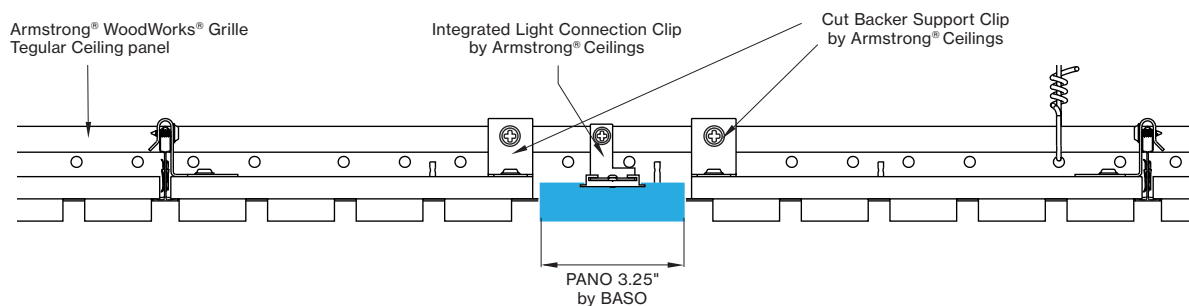

for 27 K, 30K or 35K multiply lm value by 0.96

WoodWorks® Grille Tegular Ceiling Integration

(for more ceiling options, please see CEILING OPTIONS pages)

Available lengths for ceiling types

CEILING TYPE	2 FT	4 FT	6 FT	8 FT
WoodWorks® Grille Tegular 9/16	23.375"	47.375"	n/a	n/a
WoodWorks® Grille Tegular 15/16	23"	47"	n/a	n/a
WoodWorks® Grille Classic	23"	47"	71"	95"
WoodWorks® Grille Forte	*23"	47"	71"	95"
WoodWorks® Linear Solid Wood panels	*23"	*47"	*71"	95"
WoodWorks® Linear Veneered panels	*23"	*47"	*71"	95.25"

*Woodworks ceilings are not available in this length. Wood panels need to be cut in the field to fit this length.

INTEGRATED LIGHT CONNECTION CLIP

Armstrong® Ceilings Integrated Light Connection Clip

visit
armstrongceilings.com/linearlighting