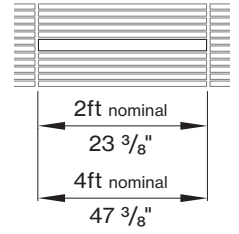

DIMENSIONS

PANO 3.25"

WT9 - ARMSTRONG® WOODWORKS® GRILLE TEGULAR 9/16 PANELS

WT9 view from below