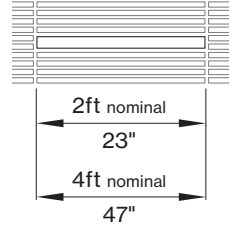

G CRI

CRI > 80 C 8 0
CRI > 90 C 9 0

BASO

basolighting.com

CS-V01

09/2024

Technical data

	SIZE TYPE	LED COLOR TEMPERATURE	INPUT WATTS	DELIVERED LM TOTAL	LIGHT DISTRIBUTION	DELIVERED LUMEN DIRECT	OPTICAL EFFICIENCY	LUMINAIRE EFFICACY
PANO 3.25"	e LED	2' opal	8 W	900 lm	100 % down	900 lm	73 %	116 lm/W
		4' opal	15.9 W	1800 lm		1800 lm		116 lm/W
e ² LED	2' opal	40K	12.3 W	1350 lm	100 % down	1350 lm	73 %	111 lm/W
	4' opal		24.6 W	2700 lm		2700 lm		111 lm/W
e ²⁺ LED	2' opal	40K	16.4 W	1750 lm	100 % down	1750 lm	73 %	108 lm/W
	4' opal		32.7 W	3500 lm		3500 lm		108 lm/W

*Woodworks ceilings are not available in this length. Wood panels need to be cut in the field to fit this length.

INTEGRATED LIGHT CONNECTION CLIP

Armstrong® Ceilings Integrated Light Connection Clip

visit
armstrongceilings.com/linearlighting

DIMENSIONS

PANO 3.25"

WT9 - ARMSTRONG® WOODWORKS® GRILLE TEGULAR 9/16 PANELS

WT9 view from below

PANO 3.25"

WT5 - ARMSTRONG® WOODWORKS® GRILLE TEGULAR 15/16 PANELS

WT5 view from below

PANO mounting instructions