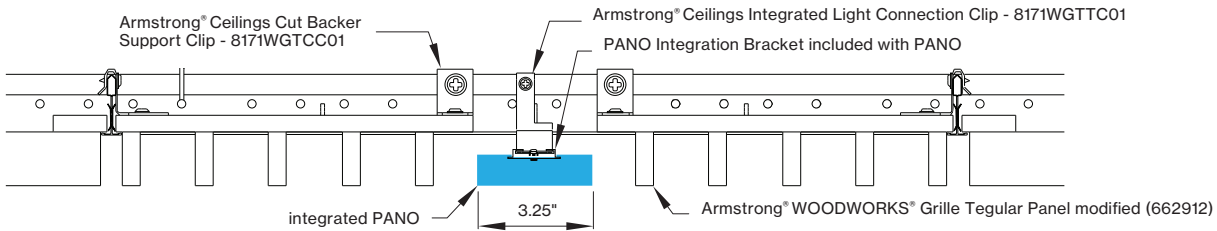

DIMENSIONS

PANO 3.25"

WT9 - ARMSTRONG® WOODWORKS® GRILLE TEGULAR 9/16 PANELS

WT9 view from below