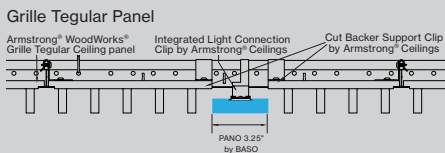

WoodWorks® Grille Tegular Ceiling Integration