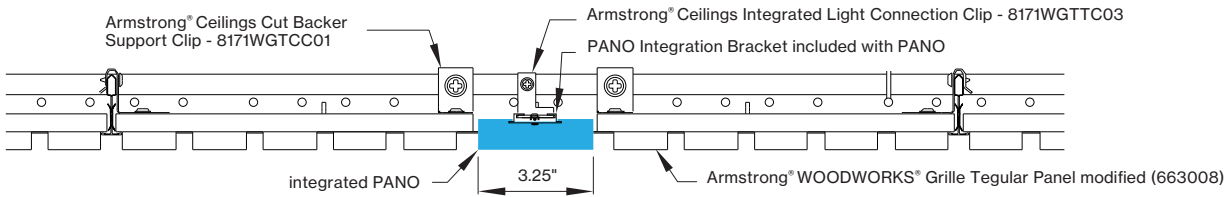

DIMENSIONS

PANO 3.25"

WT9 - ARMSTRONG® WOODWORKS® GRILLE TEGULAR 9/16 PANELS

WT9 view from below