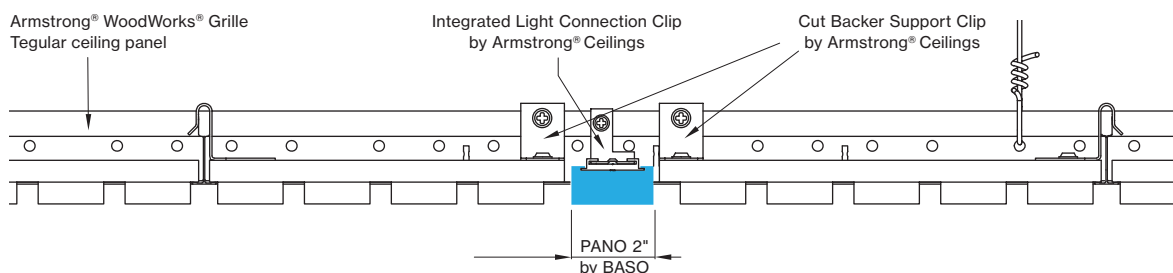

for 27 K, 30K or 35K multiply lm value by 0.96

WoodWorks® Grille Tegular Ceiling Integration

(for more ceiling options, please see CEILING OPTIONS pages)

Available lengths for ceiling types

CEILING TYPE	2 FT	4 FT	6 FT	8 FT
WoodWorks® Grille Tegular 9/16	23.375"	47.375"	n/a	n/a
WoodWorks® Grille Tegular 15/16	23"	47"	n/a	n/a
WoodWorks® Grille Classic	23"	47"	71"	95"
WoodWorks® Grille Forte	*23"	47"	71"	95"
WoodWorks® Linear Solid Wood panels	*23"	*47"	*71"	95"
WoodWorks® Linear Veneered panels	*23"	*47"	*71"	95.25"

*Woodworks ceilings are not available in this length. Wood panels need to be cut in the field to fit this length.

INTEGRATED LIGHT CONNECTION CLIP

Armstrong® Ceilings Integrated Light Connection Clip

visit armstrongceilings.com/linearlighting