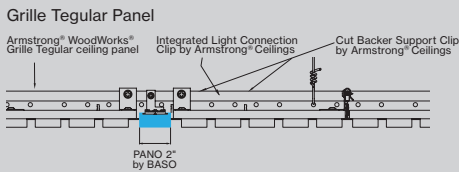

WoodWorks® Grille Tegular Ceiling Integration

REMOTE MOUNTING

Quick and easy electrical connection