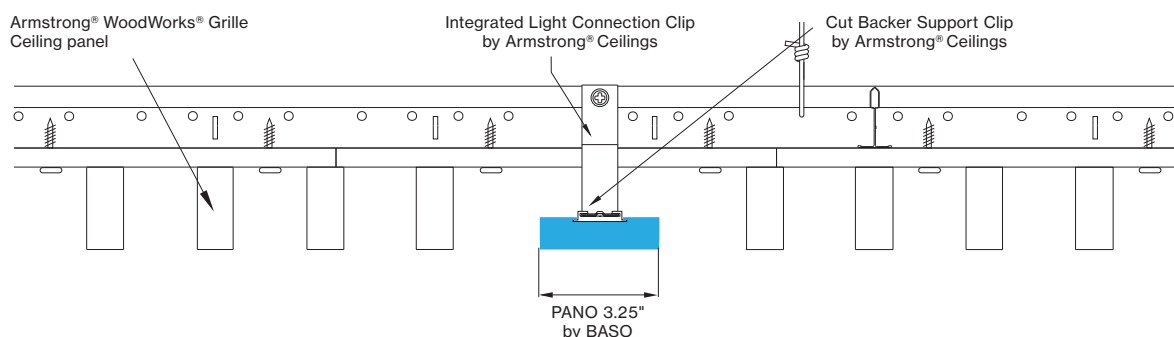

for 27 K, 30K or 35 K multiply lm value by 0.96

WoodWorks® Grille Ceiling Integration

(for more ceiling options, please see CEILING OPTIONS pages)

Available lengths for ceiling types

CEILING TYPE	2 FT	4 FT	6 FT	8 FT
WoodWorks® Grille Tegular 9/16	23.375"	47.375"	n/a	n/a
WoodWorks® Grille Tegular 15/16	23"	47"	n/a	n/a
WoodWorks® Grille Classic	23"	47"	71"	95"
WoodWorks® Grille Forte	*23"	47"	71"	95"
WoodWorks® Linear Solid Wood panels	*23"	*47"	*71"	95"
WoodWorks® Linear Veneered panels	*23"	*47"	*71"	95.25"

*Woodworks ceilings are not available in this length. Wood panels need to be cut in the field to fit this length.

INTEGRATED LIGHT CONNECTION CLIP

Armstrong® Ceilings Integrated Light Connection Clip

visit armstrongceilings.com/linearlighting