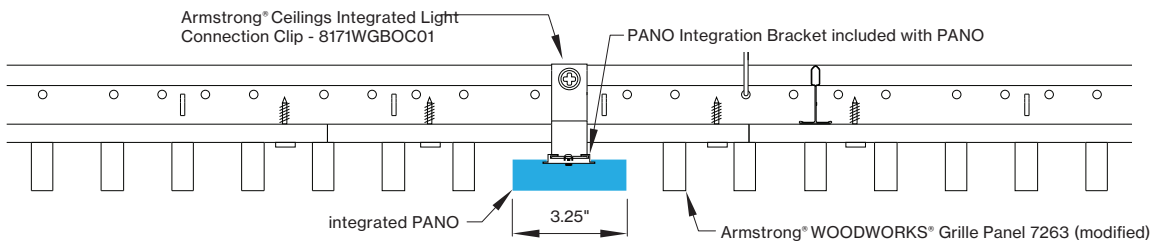

DIMENSIONS

PANO 3.25"

WWG - ARMSTRONG® WOODWORKS® GRILLE PANELS

WWG view from below