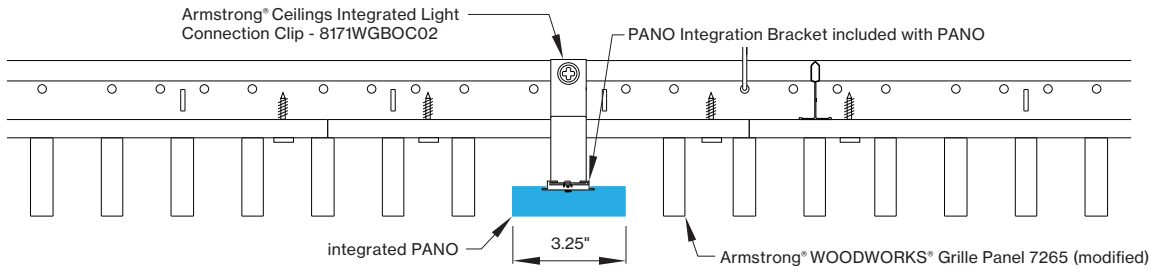

*Woodworks ceilings are not available in this length. Wood panels need to be cut in the field to fit this length.

INTEGRATED LIGHT CONNECTION CLIP

Armstrong® Ceilings Integrated Light Connection Clip

visit armstrongceilings.com/linearlighting

DIMENSIONS

PANO 3.25"

WWG - ARMSTRONG® WOODWORKS® GRILLE PANELS

WWG view from below

WWG - ARMSTRONG® WOODWORKS® GRILLE PANELS cont'd

PANO mounting instructions

Get access to the PANO mounting instructions faster by scanning the QR code.