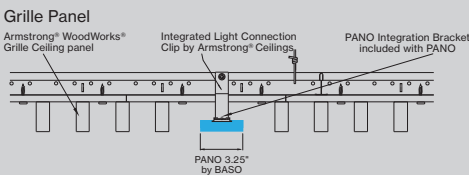

WoodWorks® Grille Ceiling Integration