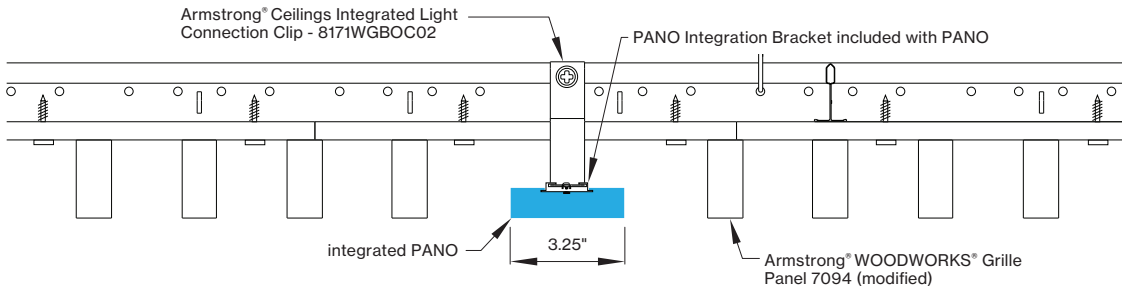

DIMENSIONS

PANO 3.25"

WWG - ARMSTRONG® WOODWORKS® GRILLE PANELS

WWG view from below