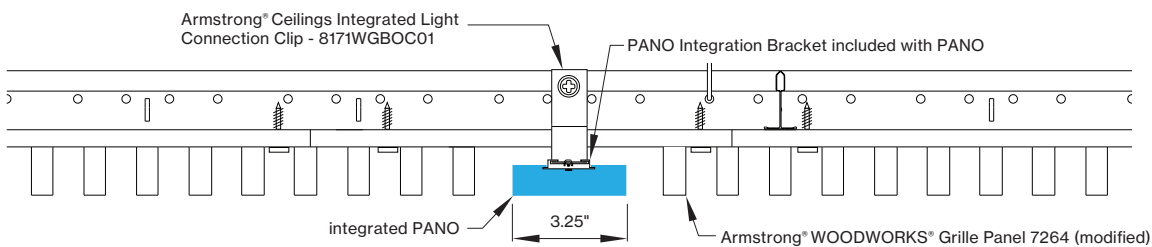

DIMENSIONS

PANO 3.25"

WWG - ARMSTRONG® WOODWORKS® GRILLE PANELS

WWG view from below