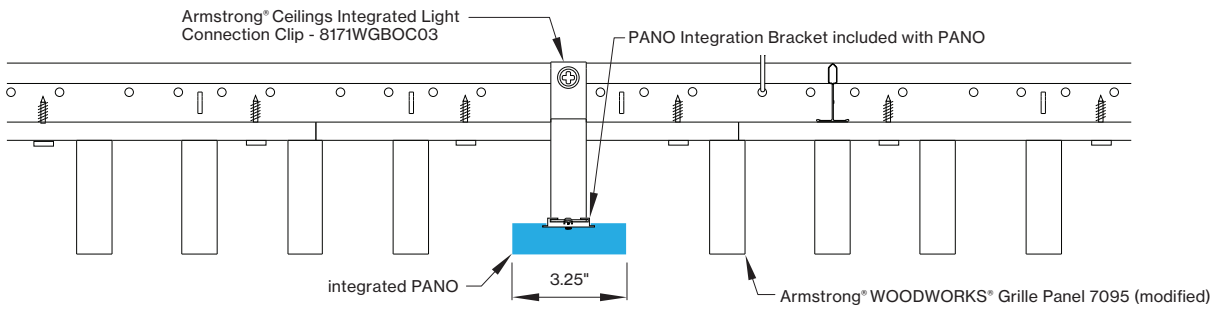

DIMENSIONS

PANO 3.25"

WWG - ARMSTRONG® WOODWORKS® GRILLE PANELS

WWG view from below