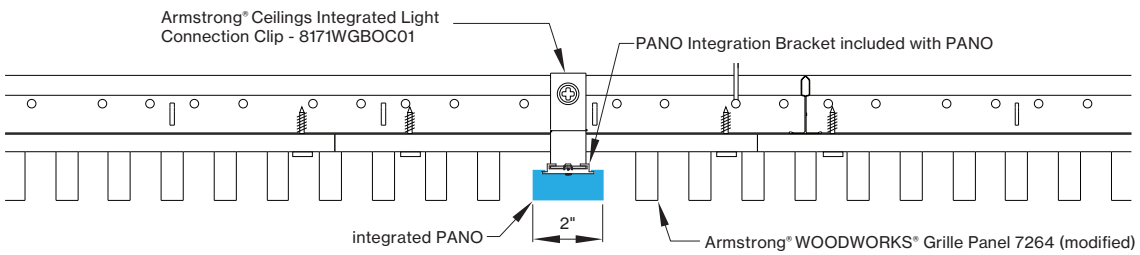

### INTEGRATED LIGHT CONNECTION CLIP

Armstrong® Ceilings Integrated Light Connection Clip

visit [armstrongceilings.com/linearlighting](http://armstrongceilings.com/linearlighting)

please contact your Armstrong Ceilings rep

DIMENSIONS

PANO 2"

WWG - ARMSTRONG® WOODWORKS® GRILLE PANELS

WWG

WWG - ARMSTRONG® WOODWORKS® GRILLE PANELS cont'd

**PANO mounting instructions**

Get access to the PANO mounting instructions faster by scanning the QR code.