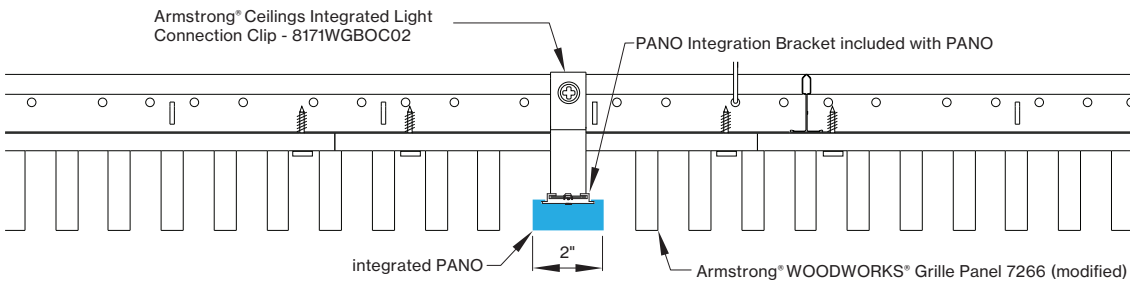

DIMENSIONS

PANO 2"

WWG - ARMSTRONG® WOODWORKS® GRILLE PANELS

WWG

WWG - ARMSTRONG® WOODWORKS® GRILLE PANELS cont'd

**PANO mounting instructions**

Get access to the PANO mounting instructions faster by scanning the QR code.