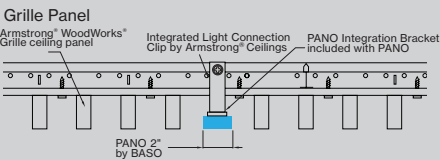

WoodWorks® Grille Ceiling System Integration

REMOTE MOUNTING

Quick and easy electrical connection