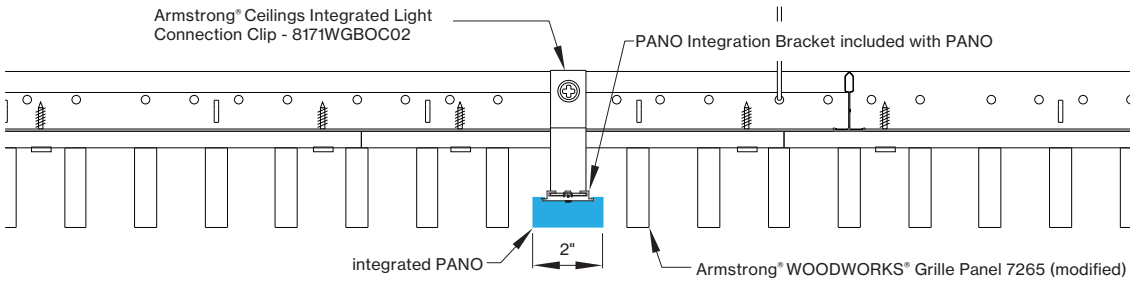

DIMENSIONS

PANO 2"

WWG - ARMSTRONG® WOODWORKS® GRILLE PANELS

WWG

WWG - ARMSTRONG® WOODWORKS® GRILLE PANELS cont'd

**PANO mounting instructions**

Get access to the PANO mounting instructions faster by scanning the QR code.