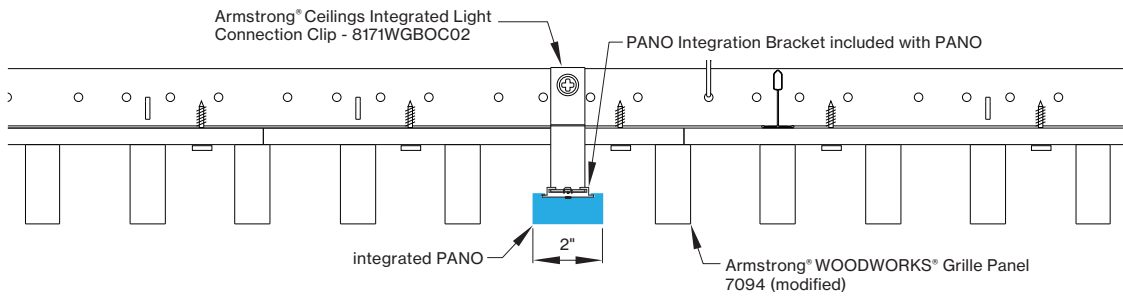

DIMENSIONS

PANO 2"

WWG - ARMSTRONG® WOODWORKS® GRILLE PANELS

WWG