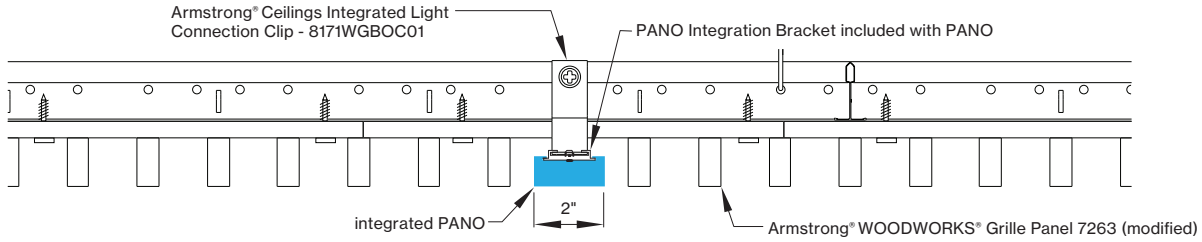

DIMENSIONS

PANO 2"

WWG - ARMSTRONG® WOODWORKS® GRILLE PANELS

WWG

WWG - ARMSTRONG® WOODWORKS® GRILLE PANELS cont'd

**PANO mounting instructions**

Get access to the PANO mounting instructions faster by scanning the QR code.