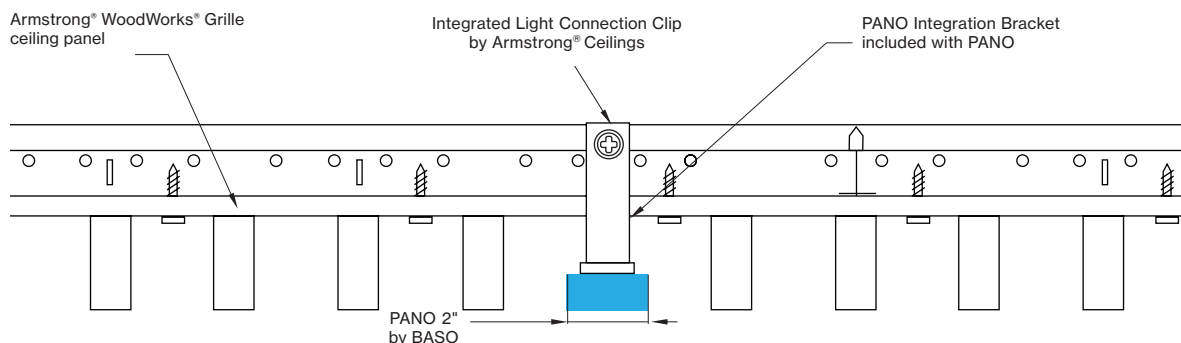

Technical data

	SIZE TYPE	LED COLOR TEMPERATURE	INPUT WATTS	DELIVERED LM TOTAL	LIGHT DISTRIBUTION	DELIVERED LUMEN DIRECT	OPTICAL EFFICIENCY	LUMINAIRE EFFICACY
PANO 2"								
e LED	8' opal	40 K	20.3 W	2200 lm	100% down	2200 lm	70%	108 lm/W
e² LED	8' opal	40 K	31.2 W	3400 lm	100% down	3400 lm	70%	109 lm/W
e²⁺ LED	8' opal	40 K	44.7 W	4800 lm	100% down	4800 lm	70%	107 lm/W

for 27 K, 30 K or 35 K multiply lm value by 0.96

WoodWorks® Grille Ceiling System Integration

(for more ceiling options, please see CEILING OPTIONS pages)

Available lengths for ceiling types

CEILING TYPE	2 FT	4 FT	6 FT	8 FT
WoodWorks® Grille Tegular 9/16	23.375"	47.375"	n/a	n/a
WoodWorks® Grille Tegular 15/16	23"	47"	n/a	n/a
WoodWorks® Grille Classic	23"	47"	71"	95"
WoodWorks® Grille Forte	*23"	47"	71"	95"
WoodWorks® Linear Solid Wood panels	*23"	*47"	*71"	95"
WoodWorks® Linear Veneered panels	*23"	*47"	*71"	95.25"

*Woodworks ceilings are not available in this length. Wood panels need to be cut in the field to fit this length.

INTEGRATED LIGHT CONNECTION CLIP

Armstrong® Ceilings Integrated Light Connection Clip

visit armstrongceilings.com/linearlighting

please contact your Armstrong Ceilings rep

WoodWorks® ceiling systems

BASO PANO is only approved for Armstrong® WoodWorks Grille Tegular 9/16, WoodWorks Grille Tegular 15/16, WoodWorks Grille, WoodWorks Linear Solid Wood panels and WoodWorks Linear Veneered panels ceiling systems. Refer to armstrongceilings.com for installation instructions related to the ceiling products.