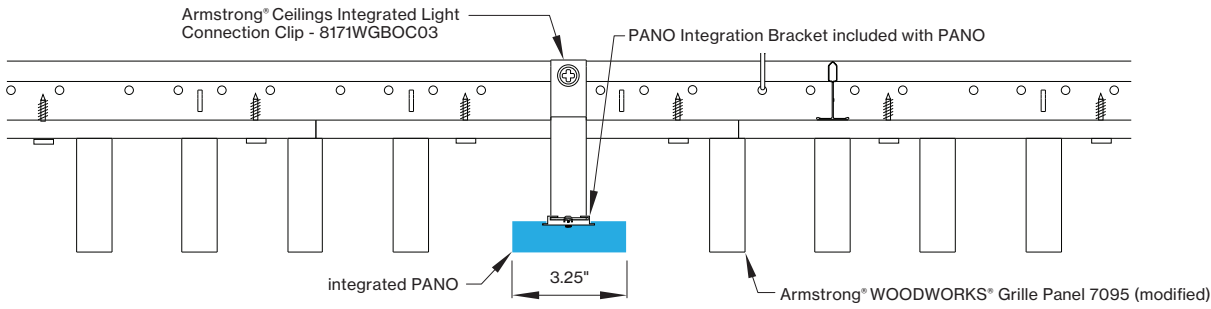

DIMENSIONS

PANO 3.25"

WWG - ARMSTRONG® WOODWORKS® GRILLE PANELS

WWG view from below