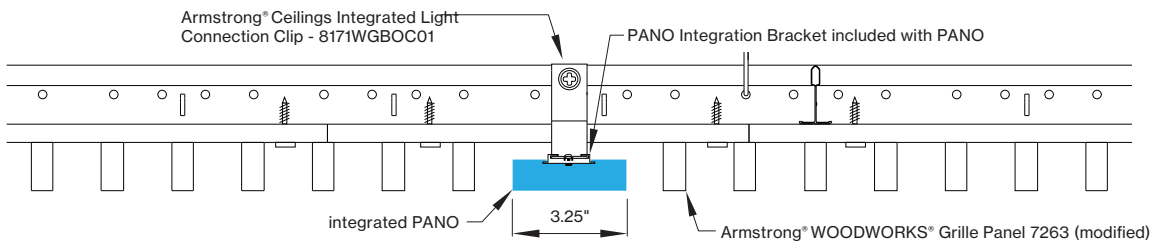

DIMENSIONS

PANO 3.25"

WWG - ARMSTRONG® WOODWORKS® GRILLE PANELS

WWG view from below