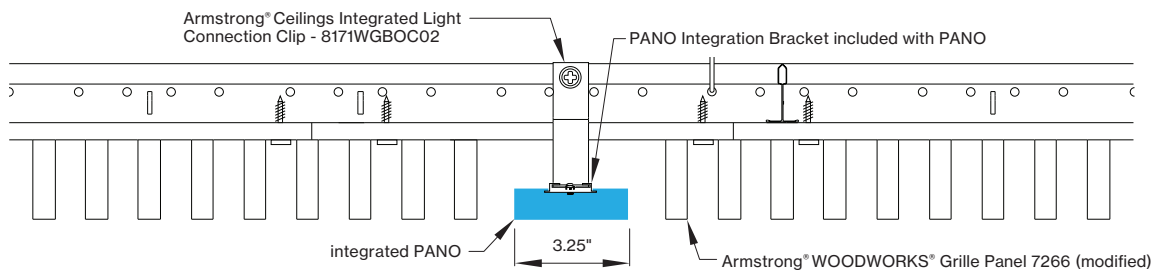

DIMENSIONS

PANO 3.25"

WWG - ARMSTRONG® WOODWORKS® GRILLE PANELS

WWG view from below

WWG - ARMSTRONG® WOODWORKS® GRILLE PANELS cont'd

PANO mounting instructions

Get access to the PANO mounting instructions faster by scanning the QR code.