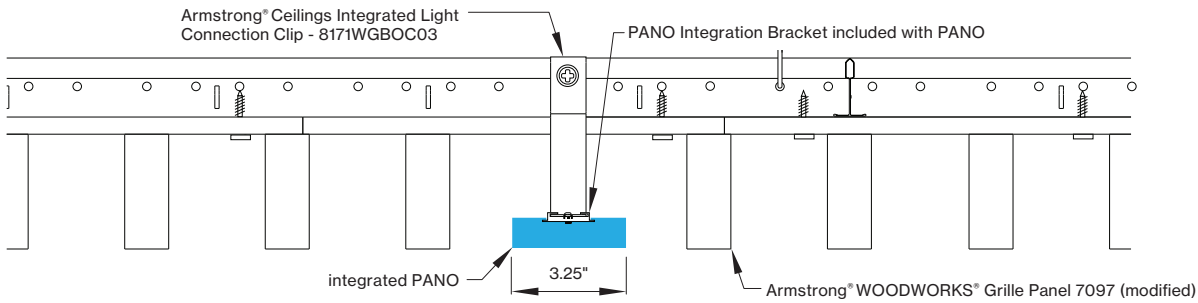

DIMENSIONS

PANO 3.25"

WWG - ARMSTRONG® WOODWORKS® GRILLE PANELS

WWG view from below