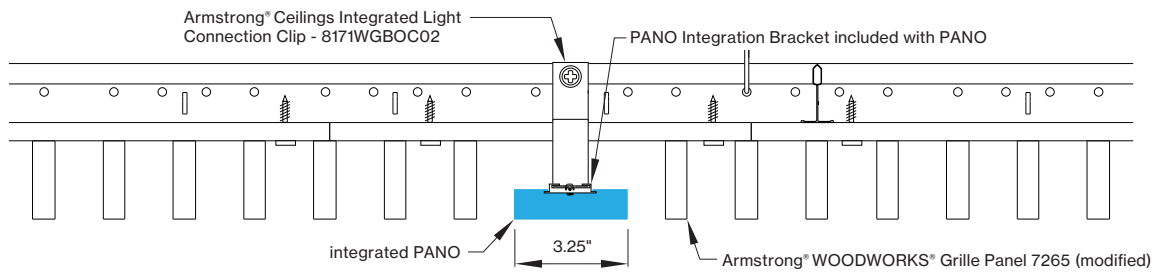

*Woodworks ceilings are not available in this length. Wood panels need to be cut in the field to fit this length.

INTEGRATED LIGHT CONNECTION CLIP

Armstrong® Ceilings Integrated Light Connection Clip

please contact your Armstrong Ceilings rep

DIMENSIONS

PANO 3.25"

WWG - ARMSTRONG® WOODWORKS® GRILLE PANELS

WWG view from below

WWG - ARMSTRONG® WOODWORKS® GRILLE PANELS cont'd

PANO mounting instructions

Get access to the PANO mounting instructions faster by scanning the QR code.