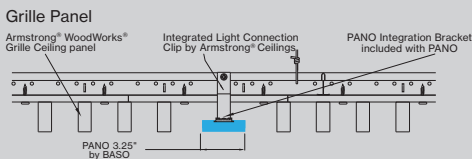

WoodWorks® Grille Ceiling Integration