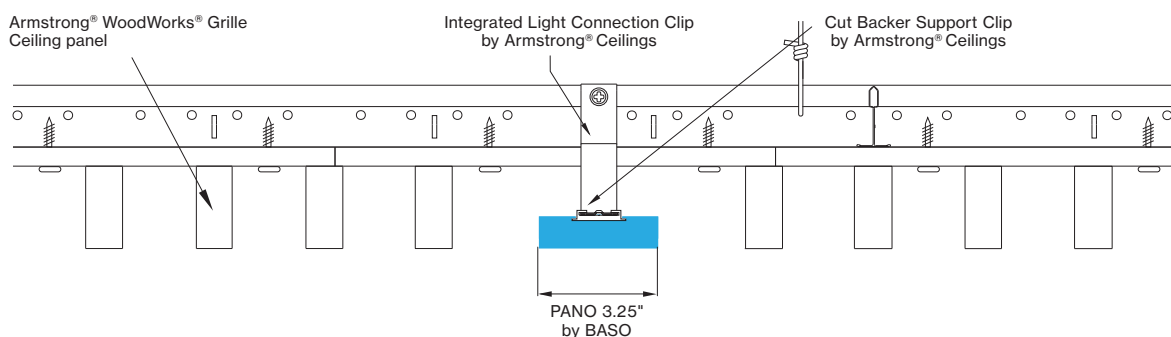

8' fixture 08FT

fixture replaces full length of ceiling panel; please see table on next page and fixture length dimensions

Technical data

	SIZE TYPE	LED COLOR TEMPERATURE	INPUT WATTS	DELIVERED LM TOTAL	LIGHT DISTRIBUTION	DELIVERED LUMEN DIRECT	OPTICAL EFFICIENCY	LUMINAIRE EFFICACY
PANO 3.25"								
e LED	8' opal	40K	29.5W	3600lm	100% down	3600lm	79%	122lm/W
e ² LED	8' opal	40K	44.7W	5400lm	100% down	5400lm	79%	121lm/W
e ²⁺ LED	8' opal	40K	58.9W	7000lm	100% down	7000lm	79%	119lm/W

for 27 K, 30 K or 35 K multiply lm value by 0.96

WoodWorks® Grille Ceiling Integration

(for more ceiling options, please see CEILING OPTIONS pages)

Available lengths for ceiling types

CEILING TYPE	2 FT	4 FT	6 FT	8 FT
WoodWorks® Grille Tegular 9/16	23.375"	47.375"	n/a	n/a
WoodWorks® Grille Tegular 15/16	23"	47"	n/a	n/a
WoodWorks® Grille Classic	23"	47"	71"	95"
WoodWorks® Grille Forte	*23"	47"	71"	95"
WoodWorks® Linear Solid Wood panels	*23"	*47"	*71"	95"
WoodWorks® Linear Veneered panels	*23"	*47"	*71"	95.25"

*Woodworks ceilings are not available in this length. Wood panels need to be cut in the field to fit this length.

INTEGRATED LIGHT CONNECTION CLIP

Armstrong® Ceilings Integrated Light Connection Clip

please contact your Armstrong Ceilings rep