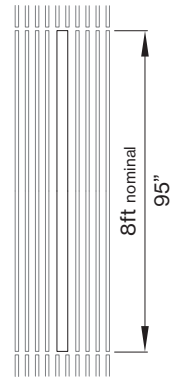

3500K 35K

4000K 40K

Custom CCT XXX

L SHAPE / PATTERN

Linear / straight ST

M DIMENSIONS IN FT

4' fixture 04FT

6' fixture 06FT

8' fixture 08FT

fixture replaces full length of ceiling panel; please see table on next page and fixture length dimensions

Technical data

	SIZE TYPE	LED COLOR TEMPERATURE	INPUT WATTS	DELIVERED LM TOTAL	LIGHT DISTRIBUTION	DELIVERED LUMEN DIRECT	OPTICAL EFFICIENCY	LUMINAIRE EFFICACY
PANO 3.25"								
e LED	8' opal	40K	29.5W	3600lm	100% down	3600lm	79%	122lm/W
e ² LED	8' opal	40K	44.7W	5400lm	100% down	5400lm	79%	121lm/W
e ²⁺ LED	8' opal	40K	58.9W	7000lm	100% down	7000lm	79%	119lm/W

*Woodworks ceilings are not available in this length. Wood panels need to be cut in the field to fit this length.

INTEGRATED LIGHT CONNECTION CLIP

Armstrong® Ceilings Integrated Light Connection Clip

please contact your Armstrong Ceilings rep

DIMENSIONS

PANO 3.25"

WWG - ARMSTRONG® WOODWORKS® GRILLE PANELS

WWG view from below

WWG - ARMSTRONG® WOODWORKS® GRILLE PANELS cont'd

PANO mounting instructions

Get access to the PANO mounting instructions faster by scanning the QR code.