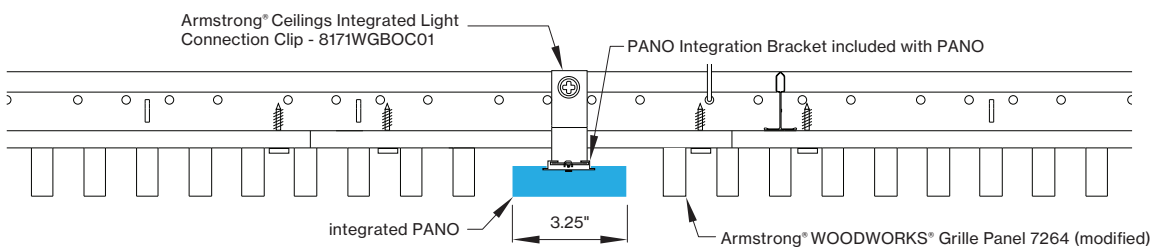

DIMENSIONS

PANO 3.25"

WWG - ARMSTRONG® WOODWORKS® GRILLE PANELS

WWG view from below