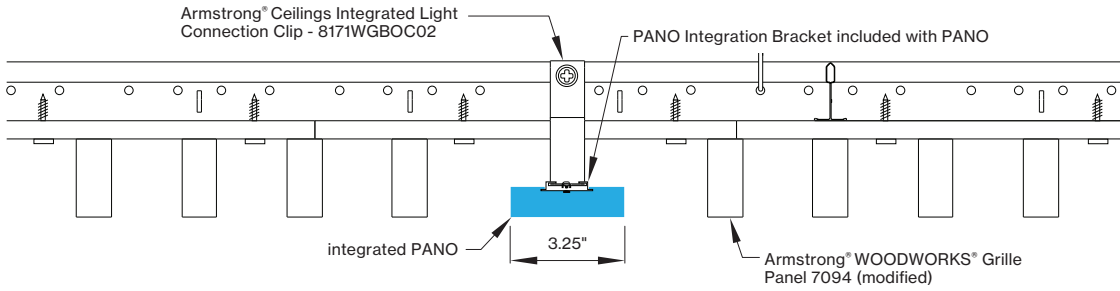

DIMENSIONS

PANO 3.25"

WWG - ARMSTRONG® WOODWORKS® GRILLE PANELS

WWG view from below