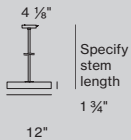

INSET TYPE

ROUND