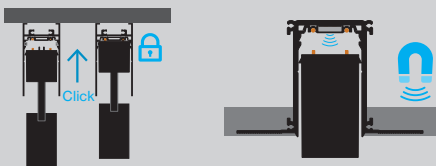

MAGNETIC ATTACHMENT

Catalog Number Example

MLINS-RND-BL-27K-C90-010V-1000LM

A B C D E F G

A RANGE

M-LINE inset MLINS

E CRI

CRI > 90 C90

B INSET TYPE

ROUND RND

for specific stem/cable lengths, please
contact customer service

F DIMMING

0-10V 1% single control 010V

0-10V 1% dual control* DC10

*two 0-10V dimming outputs

wiring diagram is on power supply page

C COLOR

Black BL

G OUTPUT LM

1000 lm / 10 W 1000LM

D CCT

2700 K 27K

3000 K 30K

3500 K 35K

4000 K 40K

H STEM LENGTH

Not field cuttable

Specify length ###IN