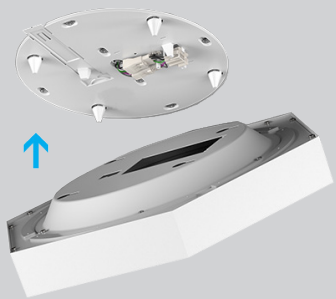

MOUNTING

Surface

Pendant

ONE CLICK INSTALLATION

Mounting & electrical connection with one click

Catalog Number Example

HEX-D/I-SUR-BL-OP-35K-C90-UNV-010V-02900L-DM-2FT

A B C D E F G H I J K

A RANGE

HEX _____ HEX - D / I

B MOUNTING

Surface _____ SUR
Pendant _____ P D T

pendant suspension set includes cable suspension and one white power feeder with a white junction box cover

C COLOR

White _____ WH
Black _____ BL
Gray _____ GR
Custom color RAL _____ XX