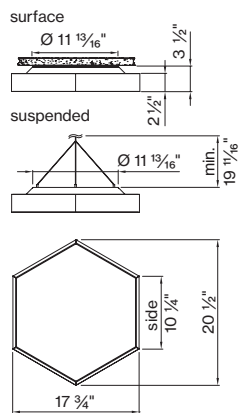

Technical data

	SIZE TYPE	LED COLOR TEMPERATURE	INPUT WATTS	DELIVERED LM TOTAL	LIGHT DISTRIBUTION	DELIVERED LM DIRECT	DELIVERED LM INDIRECT	OPTICAL EFFICIENCY	LUMINAIRE EFFICACY
	○ 1 1/2' gray	27K, 30K, 35K, 40K	28 W	2870lm	73% down / 27% up	2090lm	780lm	86 %	102lm/W
		27K, 30K, 35K, 40K	47 W	4070lm	73% down / 27% up	2990lm	1090lm		87lm/W
		27K, 30K, 35K, 40K	4240lm	3110lm	1130lm	91lm/W			
	○ 2' gray	27K, 30K, 35K, 40K	35 W	4020lm	76% down / 24% up	3060lm	960lm	86 %	114lm/W
		27K, 30K, 35K, 40K	50 W	4180lm	76% down / 24% up	3180lm	1000lm		118lm/W
		27K, 30K, 35K, 40K	64 W	5400lm	80% down / 20% up	4090lm	1310lm		107lm/W
		27K, 30K, 35K, 40K	67 W	6450lm	80% down / 20% up	4250lm	1360lm		111lm/W
		27K, 30K, 35K, 40K	6710lm	5320lm	1380lm	104lm/W			
	○ Ø 3' gray	27K, 30K, 35K, 40K	57 W	6830lm	74% down / 26% up	5050lm	1780lm	86 %	119lm/W
		27K, 30K, 35K, 40K	67 W	7100lm	80% down / 20% up	5250lm	1850lm		124lm/W
		27K, 30K, 35K, 40K	8110lm	6020lm	1780lm	117lm/W			
		27K, 30K, 35K, 40K	91 W	10130lm	80% down / 20% up	8040lm	2080lm		111lm/W
27K, 30K, 35K, 40K		10540lm	8360lm	2170lm	115lm/W				
27K, 30K, 35K, 40K		135 W	13790lm	80% down / 20% up	10980lm	2800lm	102lm/W		
27K, 30K, 35K, 40K		14350lm	11420lm	2910lm	106lm/W				

Accessory

SUSPENSION SET < 36 INCH

3-piece barrel mount set 6 9 8 - 0 9 8 - 0 5 1 4 0

FIXTURE DIMENSIONS

NOMINAL	DIMENSIONS	CODE
○ 1 1/2'	○ 17 3/4" / h 2 1/2"	DM - 1 . 5 F T
○ 2'	○ 23 5/8" / h 2 1/2"	DM - 2 F T
○ 3'	○ 35 7/16" / h 2 1/2"	DM - 3 F T

HEX 1'