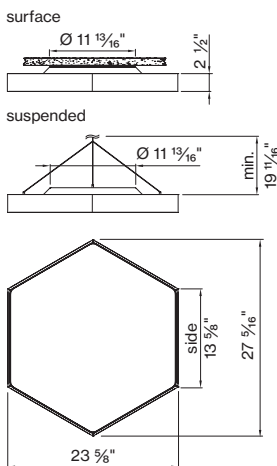

Technical data

	SIZE TYPE	LED COLOR TEMPERATURE	INPUT WATTS	DELIVERED LM TOTAL	LIGHT DISTRIBUTION	DELIVERED LM DIRECT	DELIVERED LM INDIRECT	OPTICAL EFFICIENCY	LUMINAIRE EFFICACY
	○ 1 1/2' gray	27K, 30K, 35K, 40K	28 W	2870lm	73% down / 27% up	2090lm	780lm	86 %	102lm/W
		27K, 30K, 35K, 40K	47 W	4070lm	73% down / 27% up	2990lm	1090lm		87lm/W
		27K, 30K, 35K, 40K	4240lm	3110lm	1130lm	91lm/W			
	○ 2' gray	27K, 30K, 35K, 40K	35 W	4020lm	76% down / 24% up	3060lm	960lm	86 %	114lm/W
		27K, 30K, 35K, 40K	50 W	4180lm	76% down / 24% up	3180lm	1000lm		118lm/W
		27K, 30K, 35K, 40K	64 W	5400lm	80% down / 20% up	4090lm	1310lm		107lm/W
		27K, 30K, 35K, 40K	67 W	6450lm	80% down / 20% up	4250lm	1360lm		111lm/W
		27K, 30K, 35K, 40K	6710lm	5320lm	1380lm	104lm/W			
	○ Ø 3' gray	27K, 30K, 35K, 40K	57 W	6830lm	74% down / 26% up	5050lm	1780lm	86 %	119lm/W
		27K, 30K, 35K, 40K	67 W	7100lm	80% down / 20% up	5250lm	1850lm		124lm/W
		27K, 30K, 35K, 40K	8110lm	6020lm	1780lm	117lm/W			
		27K, 30K, 35K, 40K	91 W	10130lm	80% down / 20% up	8040lm	2080lm		111lm/W
27K, 30K, 35K, 40K		10540lm	8360lm	2170lm	115lm/W				
27K, 30K, 35K, 40K		135 W	13790lm	80% down / 20% up	10980lm	2800lm	102lm/W		
27K, 30K, 35K, 40K		14350lm	11420lm	2910lm	106lm/W				

Accessory

SUSPENSION SET < 36 INCH

3-piece barrel mount set 6 9 8 - 0 9 8 - 0 5 1 4 0

FIXTURE DIMENSIONS

NOMINAL	DIMENSIONS	CODE
○ 1 1/2'	○ 17 3/4" / h 2 1/2"	DM - 1 . 5 F T
○ 2'	○ 23 5/8" / h 2 1/2"	DM - 2 F T
○ 3'	○ 35 7/16" / h 2 1/2"	DM - 3 F T

HEX 1'

HEX 2'

HEX 3'

HEX mounting instructions

Get access to the HEX mounting instructions faster by scanning the QR code.

<https://www.basolighting.com/resources/mounting-instructions/hexo-evo>