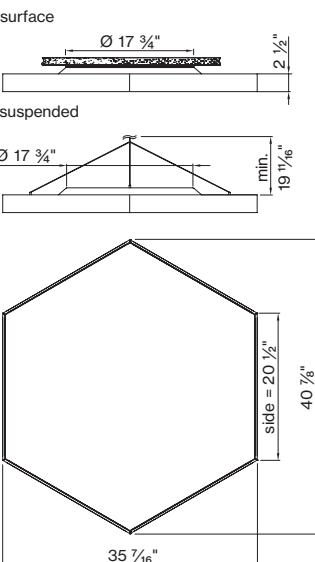

HEX 3'

HEX mounting instructions

Get access to the HEX mounting instructions faster by scanning the QR code.

<https://www.basolighting.com/resources/mounting-instructions/hexo-evo>