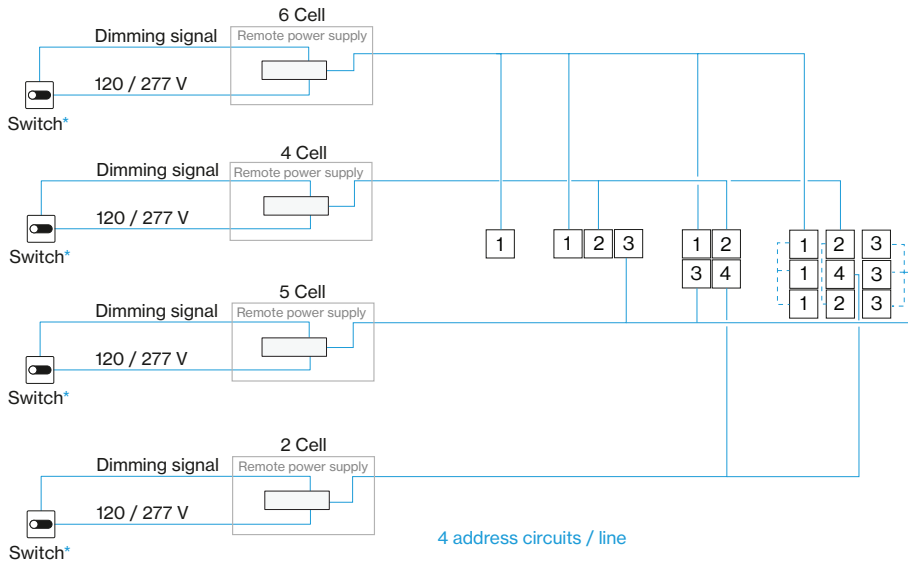

Wiring diagrams continued

0-10V DIM Quad Circuit

Length range per power supply

POWER SUPPLY

Length A max 150'