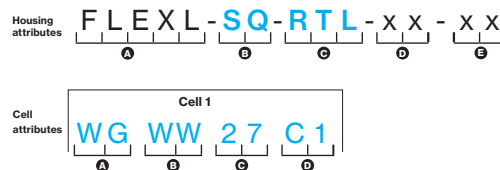

Attributes Key

Use the housing and cell attributes key.

Dim Config.

Housing Attributes Key	Cell Attributes Key
A RANGE FLEXLITE F L E X L	A CELL TRIM COLOR Black Gloss B G Black Matte B M Chrome C H White Gloss W G White Matte W M
B PATTERN Single 1x1 S N 1 x 1	C CELL LENS Spot 14 deg S P Medium 24 deg M D Flood 36 deg F L Wide 60 deg W I Wall Wash W W Blind Cover B C
C MOUNTING Recessed Trimless R T L	D CELL COLOR TEMPERATURE 2700K CRI 90 2 7 3000K CRI 90 3 0 3500K CRI 90 3 5 4000K CRI 90 4 0
D HOUSING COLOR White W H Black B L Gray G R *RTL in white only	E CELL DIMMING CHANNEL Channel 1 C 1
E DIMMING CHANNEL single channel C 1