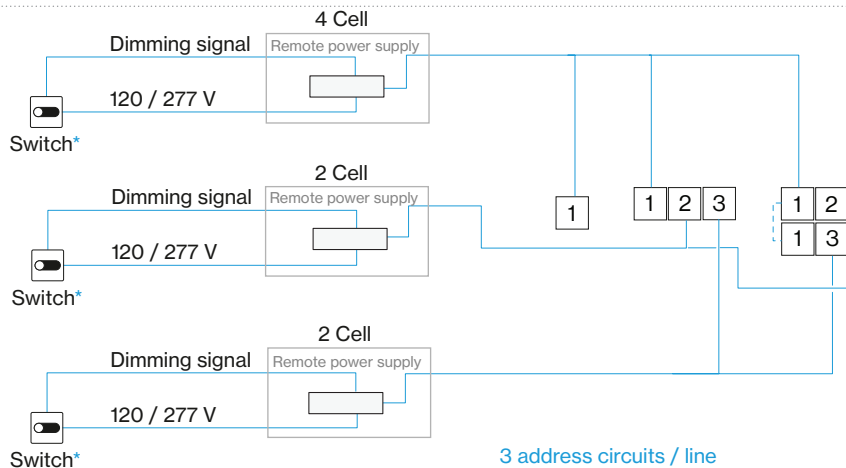

0-10V DIM Tri Circuit