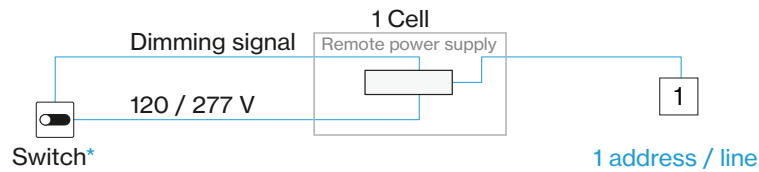

Wiring diagrams

1. LINE CONTROL

0-10V DIM Single Circuit