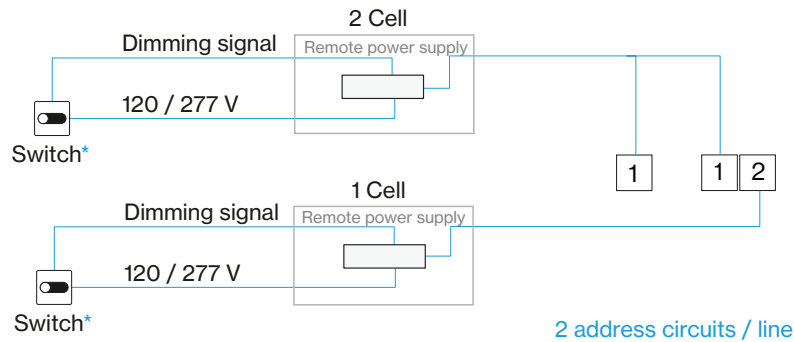

0-10V DIM Dual Circuit