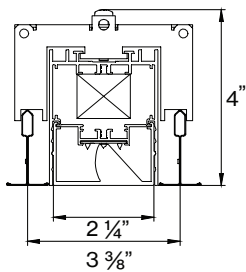

please contact customer service for availability

M DIMENSIONS IN INCH

Linear 2'	2 4 I N
QS Linear 4'	4 8 I N
QS Linear 6'	7 2 I N
QS Linear 8'	9 6 I N
Linear custom	### I N
L-Shape	### X ### I N
U-Shape	### X ### X ### I N
□-Shape	### X ### I N

L-SHAPE INNER

A / B	FIXTURES	CODE
48" / 48"	2 × 2' linear + 1 × 2' × 2' corner	0 4 X 0 4 F T
48" / 96"	1 × 2' linear + 1 × 6' linear + 1 × 2' × 2' corner	0 4 X 0 8 F T
96" / 96"	2 × 6' linear + 1 × 2' × 2' corner	0 8 X 0 8 F T

LIGHT DIRECTION DIAGRAM

BEAM DISTRIBUTION

Wall to ceiling ratio

Room height	H = 9 ft
Distance to wall	A = 3 ft
Reflection factor	0.7 0.5 0.2
Maintenance factor	0.8
Eye level	4 - 5 ft

DIMENSIONS

BASO 2.5 WALL WASHER

RECESSED trimless

RECESSED with trim

9/16" Grid (any brand)

9/16" Grid (any brand)

15/16" Grid (any brand)

15/16" Grid (any brand)

BASO mounting instructions

Get access to the BASO 2.5 mounting instructions faster by scanning the QR code.