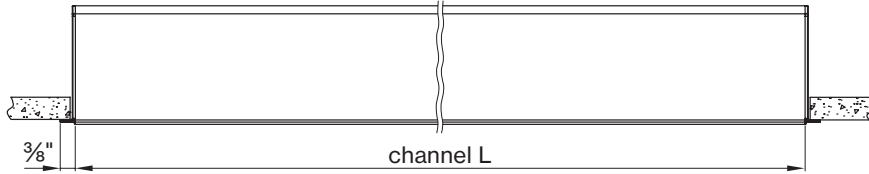

Patterns top view

LINEAR

A	FIXTURES	CODE
48"	1 × 4' linear	0 4 F T
96"	1 × 8' linear	0 8 F T
144"	3 × 4' linear	1 2 F T

L-SHAPE OUTER

A / B	FIXTURES	CODE
48" / 48"	2 × 2' linear + 1 × 2' × 2' corner	0 4 X 0 4 F T
48" / 96"	1 × 2' linear + 1 × 6' linear + 1 × 2' × 2' corner	0 4 X 0 8 F T
96" / 96"	2 × 6' linear + 1 × 2' × 2' corner	0 8 X 0 8 F T

L-SHAPE INNER

A / B	FIXTURES	CODE
48" / 48"	2 × 2' linear + 1 × 2' × 2' corner	0 4 X 0 4 F T
48" / 96"	1 × 2' linear + 1 × 6' linear + 1 × 2' × 2' corner	0 4 X 0 8 F T
96" / 96"	2 × 6' linear + 1 × 2' × 2' corner	0 8 X 0 8 F T

LIGHT DIRECTION DIAGRAM

BEAM DISTRIBUTION

Wall to ceiling ratio

Room height	H = 9 ft
Distance to wall	A = 3 ft
Reflection factor	0.7 0.5 0.2
Maintenance factor	0.8
Eye level	4 - 5 ft

DIMENSIONS

BASO 2.5 WALL WASHER

RECESSED trimless

RECESSED with trim

9/16" Grid (any brand)

9/16" Grid (any brand)

15/16" Grid (any brand)

15/16" Grid (any brand)

BASO mounting instructions

Get access to the BASO 2.5 mounting instructions faster by scanning the QR code.