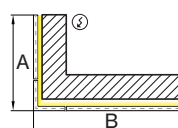

please contact customer service for availability

M DIMENSIONS IN INCH

Linear 2'	2 4 I N
QS Linear 4'	4 8 I N
QS Linear 6'	7 2 I N
QS Linear 8'	9 6 I N
Linear custom	### I N
L-Shape	### X ### I N
U-Shape	### X ### X ### I N
□-Shape	### X ### I N

N CERTIFICATION (optional)

Chicago Plenum C C E A
Red List Approved R L A

Technical data

	SIZE TYPE	LED COLOR TEMPERATURE	INPUT WATTS	DELIVERED LM TOTAL	LIGHT DISTRIBUTION	DELIVERED LM DIRECT	OPTICAL EFFICIENCY	LUMINAIRE EFFICACY
BASO DIRECT								
e LED	4' linear	40K	12.8W	1600lm	100% down	400lm/ft	75%	125lm/W
	8' linear		25.6W	3200lm				
e ² LED	4' linear	40K	20.4W	2400lm	100% down	600lm/ft	75%	117lm/W
	8' linear		40.8W	4800lm				
e ²⁺ LED	4' linear	40K	28W	3200lm	100% down	800lm/ft	75%	114lm/W
	8' linear		56W	6400lm				

Patterns top view

LINEAR

A	FIXTURES	CODE
48"	1 × 4' linear	0 4 F T
96"	1 × 8' linear	0 8 F T
144"	3 × 4' linear	1 2 F T

L-SHAPE OUTER

A / B	FIXTURES	CODE
48" / 48"	2 × 2' linear + 1 × 2' × 2' corner	0 4 X 0 4 F T
48" / 96"	1 × 2' linear + 1 × 6' linear + 1 × 2' × 2' corner	0 4 X 0 8 F T
96" / 96"	2 × 6' linear + 1 × 2' × 2' corner	0 8 X 0 8 F T

L-SHAPE INNER

A / B	FIXTURES	CODE
48" / 48"	2 × 2' linear + 1 × 2' × 2' corner	0 4 X 0 4 F T
48" / 96"	1 × 2' linear + 1 × 6' linear + 1 × 2' × 2' corner	0 4 X 0 8 F T
96" / 96"	2 × 6' linear + 1 × 2' × 2' corner	0 8 X 0 8 F T