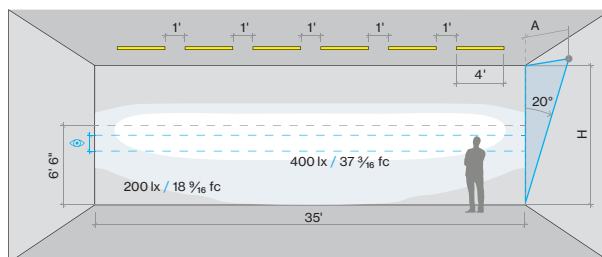

Patterns top view

LINEAR

A	FIXTURES	CODE
48"	1 × 4' linear	0 4 F T
96"	1 × 8' linear	0 8 F T
144"	3 × 4' linear	1 2 F T

L-SHAPE OUTER

A / B	FIXTURES	CODE
48" / 48"	2 × 2' linear + 1 × 2' × 2' corner	0 4 X 0 4 F T
48" / 96"	1 × 2' linear + 1 × 6' linear + 1 × 2' × 2' corner	0 4 X 0 8 F T
96" / 96"	2 × 6' linear + 1 × 2' × 2' corner	0 8 X 0 8 F T

L-SHAPE INNER

A / B	FIXTURES	CODE
48" / 48"	2 × 2' linear + 1 × 2' × 2' corner	0 4 X 0 4 F T
48" / 96"	1 × 2' linear + 1 × 6' linear + 1 × 2' × 2' corner	0 4 X 0 8 F T
96" / 96"	2 × 6' linear + 1 × 2' × 2' corner	0 8 X 0 8 F T

LIGHT DIRECTION DIAGRAM

BEAM DISTRIBUTION

Wall to ceiling ratio

Room height	H = 9 ft
Distance to wall	A = 3 ft
Reflection factor	0.7 0.5 0.2
Maintenance factor	0.8
Eye level	4 - 5 ft

DIMENSIONS

BASO 2.5 WALL WASHER