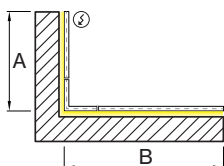

please contact customer service for availability

M DIMENSIONS IN INCH

Linear 2'	2 4 I N
QS Linear 4'	4 8 I N
QS Linear 6'	7 2 I N
QS Linear 8'	9 6 I N
Linear custom	### I N
L-Shape	### X ### I N
U-Shape	### X ### X ### I N
□-Shape	### X ### I N

N CERTIFICATION (optional)

Chicago Plenum C C E A
Red List Approved R L A

Technical data

	SIZE TYPE	LED COLOR TEMPERATURE	INPUT WATTS	DELIVERED LM TOTAL	LIGHT DISTRIBUTION	DELIVERED LM DIRECT	OPTICAL EFFICIENCY	LUMINAIRE EFFICACY
BASO DIRECT								
e LED	4' linear	40K	12.8W	1600lm	100% down	400lm/ft	75%	125lm/W
	8' linear		25.6W	3200lm				
e ² LED	4' linear	40K	20.4W	2400lm	100% down	600lm/ft	75%	117lm/W
	8' linear		40.8W	4800lm				
e ²⁺ LED	4' linear	40K	28W	3200lm	100% down	800lm/ft	75%	114lm/W
	8' linear		56W	6400lm				

Patterns top view

LINEAR

A	FIXTURES	CODE
48"	1 × 4' linear	0 4 F T
96"	1 × 8' linear	0 8 F T
144"	3 × 4' linear	1 2 F T

L-SHAPE OUTER

A / B	FIXTURES	CODE
48" / 48"	2 × 2' linear + 1 × 2' × 2' corner	0 4 X 0 4 F T
48" / 96"	1 × 2' linear + 1 × 6' linear + 1 × 2' × 2' corner	0 4 X 0 8 F T
96" / 96"	2 × 6' linear + 1 × 2' × 2' corner	0 8 X 0 8 F T

L-SHAPE INNER

A / B	FIXTURES	CODE
48" / 48"	2 × 2' linear + 1 × 2' × 2' corner	0 4 X 0 4 F T
48" / 96"	1 × 2' linear + 1 × 6' linear + 1 × 2' × 2' corner	0 4 X 0 8 F T
96" / 96"	2 × 6' linear + 1 × 2' × 2' corner	0 8 X 0 8 F T