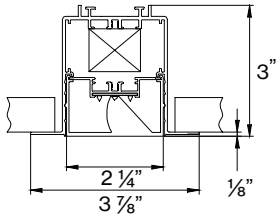

DIMENSIONS

BASO 2.5 WALL WASHER

RECESSED trimless