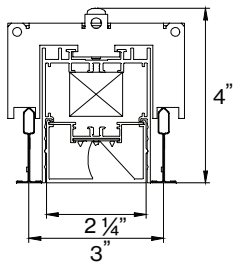

9/16" Grid (any brand)