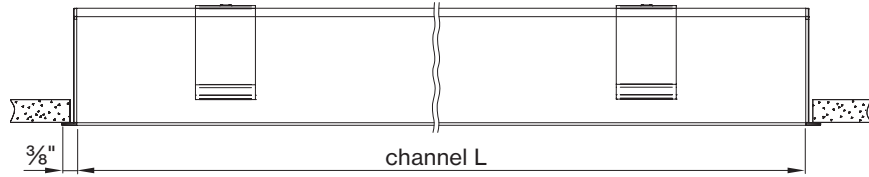

Patterns top view

LINEAR

A	FIXTURES	CODE
48"	1 × 4' linear	0 4 F T
96"	1 × 8' linear	0 8 F T
144"	3 × 4' linear	1 2 F T

L-SHAPE OUTER

A / B	FIXTURES	CODE
48" / 48"	2 × 2' linear + 1 × 2' × 2' corner	0 4 X 0 4 F T
48" / 96"	1 × 2' linear + 1 × 6' linear + 1 × 2' × 2' corner	0 4 X 0 8 F T
96" / 96"	2 × 6' linear + 1 × 2' × 2' corner	0 8 X 0 8 F T

L-SHAPE INNER

A / B	FIXTURES	CODE
48" / 48"	2 × 2' linear + 1 × 2' × 2' corner	0 4 X 0 4 F T
48" / 96"	1 × 2' linear + 1 × 6' linear + 1 × 2' × 2' corner	0 4 X 0 8 F T
96" / 96"	2 × 6' linear + 1 × 2' × 2' corner	0 8 X 0 8 F T

LIGHT DIRECTION DIAGRAM

BEAM DISTRIBUTION

Wall to ceiling ratio

Room height	H = 9 ft
Distance to wall	A = 3 ft
Reflection factor	0.7 0.5 0.2
Maintenance factor	0.8
Eye level	4 - 5 ft

DIMENSIONS

BASO 2.5 WALL WASHER

RECESSED trimless

RECESSED with trim

9/16" Grid (any brand)

9/16" Grid (any brand)

15/16" Grid (any brand)

15/16" Grid (any brand)

BASO mounting instructions

Get access to the BASO 2.5 mounting instructions faster by scanning the QR code.