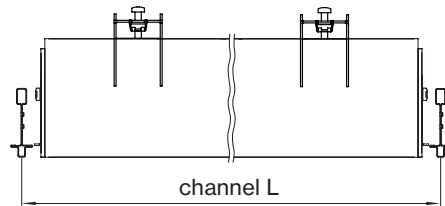

LIGHT DIRECTION DIAGRAM

BEAM DISTRIBUTION

Wall to ceiling ratio

Room height	H = 9 ft
Distance to wall	A = 3 ft
Reflection factor	0.7 0.5 0.2
Maintenance factor	0.8
Eye level	4 - 5 ft

DIMENSIONS

BASO 2.5 WALL WASHER

RECESSED trimless

RECESSED with trim

9/16" Grid (any brand)

9/16" Grid (any brand)

15/16" Grid (any brand)

15/16" Grid (any brand)

BASO mounting instructions

Get access to the BASO 2.5 mounting instructions faster by scanning the QR code.