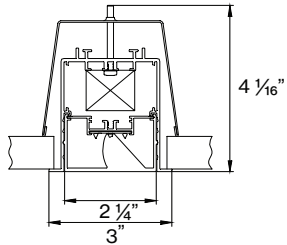

RECESSED with trim