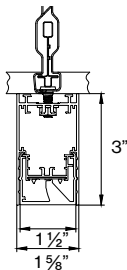

SURFACE
in-line ACT SLOT

SURFACE
ACT center tile