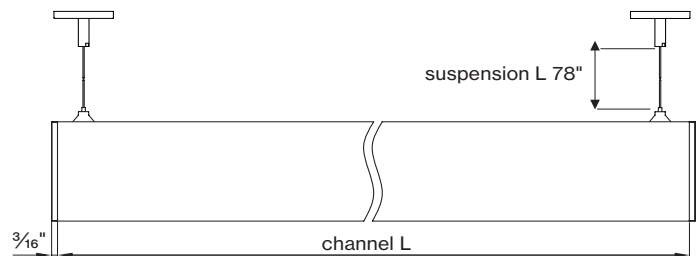

**BASO 1.5 WALL WASH SPECIALITY MOUNTING**

SURFACE  
in-line ACT TBAR

SURFACE  
in-line ACT SLOT

SURFACE  
ACT center tile

PENDANT  
ACT TBAR

PENDANT  
in-line ACT SLOT

PENDANT  
ACT center tile

**BASO mounting instructions**