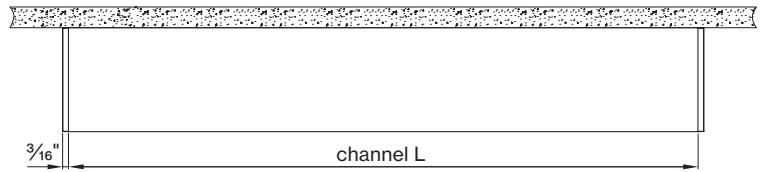

**BASO 1.5 WALL WASH SPECIALITY MOUNTING**

SURFACE  
in-line ACT TBAR

SURFACE  
in-line ACT SLOT

SURFACE  
ACT center tile

PENDANT  
ACT TBAR

PENDANT  
in-line ACT SLOT

PENDANT  
ACT center tile

**BASO mounting instructions**