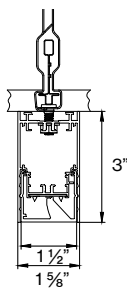

## Catalog Number Example

BASO 1.5-PAT-WH-WW-30K-C80-UNV-010V-SEN-0400LF-NLC-ST-24IN

A B C D E F G H I J K L M

### M DIMENSIONS IN INCH

Linear 2'      24IN  
**CS** Linear 4'      48IN  
**CS** Linear 6'      72IN  
**CS** Linear 8'      96IN  
 Linear custom      ###IN  
 L-Shape      ###X###IN  
 U-Shape      ###X###X###IN  
 □-Shape      ###X###IN

#### L-SHAPE OUTER

A / B	FIXTURES	CODE
48" / 48"	2 × 2' linear + 1 × 2' × 2' corner	0 4 X 0 4 F T
48" / 96"	1 × 2' linear + 1 × 6' linear + 1 × 2' × 2' corner	0 4 X 0 8 F T
96" / 96"	2 × 6' linear + 1 × 2' × 2' corner	0 8 X 0 8 F T

**BASO 1.5 WALL WASH SPECIALITY MOUNTING**

SURFACE  
in-line ACT TBAR

SURFACE  
in-line ACT SLOT

SURFACE  
ACT center tile

PENDANT  
ACT TBAR

PENDANT  
in-line ACT SLOT

PENDANT  
ACT center tile

**BASO mounting instructions**