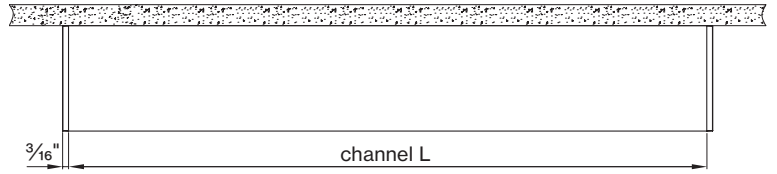

#### Wall to ceiling ratio

Room height	H = 9 ft
Distance to wall	A = 3 ft
Reflection factor	0.7   0.5   0.2
Maintenance factor	0.8
Eye level	4 - 5 ft

DIMENSIONS

**BASO 1.5 WALL WASHER**

CEILING direct

PENDANT direct