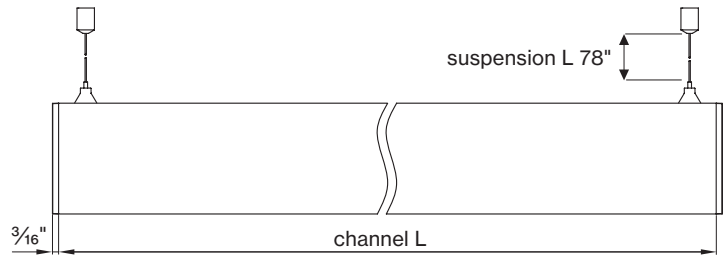

#### Wall to ceiling ratio

Room height	H = 9 ft
Distance to wall	A = 3 ft
Reflection factor	0.7   0.5   0.2
Maintenance factor	0.8
Eye level	4 - 5 ft

DIMENSIONS

**BASO 1.5 WALL WASHER**

CEILING direct

PENDANT direct