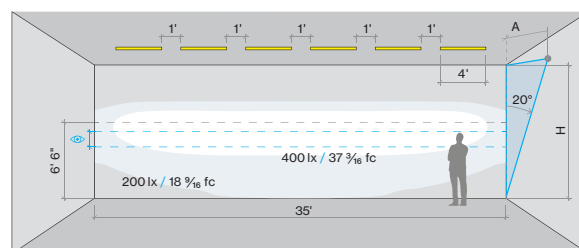

Technical data

	SIZE TYPE	LED COLOR TEMPERATURE	INPUT WATTS	DELIVERED LM TOTAL	LIGHT DISTRIBUTION	DELIVERED LM DIRECT	DELIVERED LM INDIRECT	OPTICAL EFFICIENCY	LUMINAIRE EFFICACY
BASO DIRECT									
e LED	4' linear	30K, 35K, 40K	16 W	1600 lm	100% down	400 lm/ft	-	67%	103 lm/W
	8' linear		32 W	3200 lm					
e² LED	4' linear	30K, 35K, 40K	24 W	2400 lm	100% down	600 lm/ft	-	67%	99 lm/W
	8' linear		48 W	4800 lm					
e²⁺ LED	4' linear	30K, 35K, 40K	36 W	3200 lm	100% down	800 lm/ft	-	67%	93 lm/W
	8' linear		72 W	6400 lm					

Patterns top view

LINEAR

A	FIXTURES	CODE
48"	1 × 4' linear	0 4 F T
96"	1 × 8' linear	0 8 F T
144"	3 × 4' linear	1 2 F T

L-SHAPE OUTER

A / B	FIXTURES	CODE
48" / 48"	2 × 2' linear + 1 × 2' × 2' corner	0 4 X 0 4 F T
48" / 96"	1 × 2' linear + 1 × 6' linear + 1 × 2' × 2' corner	0 4 X 0 8 F T
96" / 96"	2 × 6' linear + 1 × 2' × 2' corner	0 8 X 0 8 F T

L-SHAPE INNER

A / B	FIXTURES	CODE
48" / 48"	2 × 2' linear + 1 × 2' × 2' corner	0 4 X 0 4 F T
48" / 96"	1 × 2' linear + 1 × 6' linear + 1 × 2' × 2' corner	0 4 X 0 8 F T
96" / 96"	2 × 6' linear + 1 × 2' × 2' corner	0 8 X 0 8 F T

LIGHT DIRECTION DIAGRAM

CODE

BEAM DISTRIBUTION

Wall to ceiling ratio

Room height	H = 9 ft
Distance to wall	A = 3 ft
Reflection factor	0.7 | 0.5 | 0.2
Maintenance factor	0.8
Eye level	4 - 5 ft