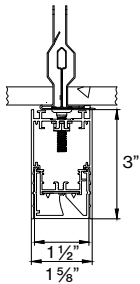

BASO 1.5 WALL WASH SPECIALITY MOUNTING

SURFACE
in-line ACT TBAR