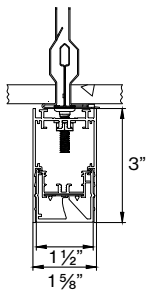

### M DIMENSIONS IN INCH

Linear 2'      24IN  
**CS** Linear 4'      48IN  
**CS** Linear 6'      72IN  
**CS** Linear 8'      96IN  
 Linear custom      ###IN  
 L-Shape      ###X###IN  
 U-Shape      ###X###X###IN  
 □-Shape      ###X###IN

#### L-SHAPE OUTER

A / B	FIXTURES	CODE
48" / 48"	2 × 2' linear + 1 × 2' × 2' corner	0 4 X 0 4 F T
48" / 96"	1 × 2' linear + 1 × 6' linear + 1 × 2' × 2' corner	0 4 X 0 8 F T
96" / 96"	2 × 6' linear + 1 × 2' × 2' corner	0 8 X 0 8 F T

#### L-SHAPE INNER

A / B	FIXTURES	CODE
48" / 48"	2 × 2' linear + 1 × 2' × 2' corner	0 4 X 0 4 F T
48" / 96"	1 × 2' linear + 1 × 6' linear + 1 × 2' × 2' corner	0 4 X 0 8 F T
96" / 96"	2 × 6' linear + 1 × 2' × 2' corner	0 8 X 0 8 F T

**BASO 1.5 WALL WASH SPECIALITY MOUNTING**

SURFACE  
in-line ACT TBAR

SURFACE  
in-line ACT SLOT

SURFACE  
ACT center tile

PENDANT  
ACT TBAR

PENDANT  
in-line ACT SLOT

PENDANT  
ACT center tile

**BASO mounting instructions**