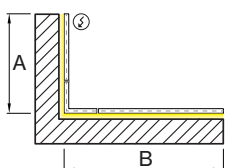

Technical data

	SIZE TYPE	LED COLOR TEMPERATURE	INPUT WATTS	DELIVERED LM TOTAL	LIGHT DISTRIBUTION	DELIVERED LM DIRECT	DELIVERED LM INDIRECT	OPTICAL EFFICIENCY	LUMINAIRE EFFICACY
BASO DIRECT									
e LED	4' linear	30K, 35K, 40K	16 W	1600 lm	100% down	400 lm/ft	-	67%	103 lm/W
	8' linear		32 W	3200 lm					
e² LED	4' linear	30K, 35K, 40K	24 W	2400 lm	100% down	600 lm/ft	-	67%	99 lm/W
	8' linear		48 W	4800 lm					
e²⁺ LED	4' linear	30K, 35K, 40K	36 W	3200 lm	100% down	800 lm/ft	-	67%	93 lm/W
	8' linear		72 W	6400 lm					

Patterns top view

LINEAR

A	FIXTURES	CODE
48"	1 × 4' linear	0 4 F T
96"	1 × 8' linear	0 8 F T
144"	3 × 4' linear	1 2 F T

L-SHAPE OUTER