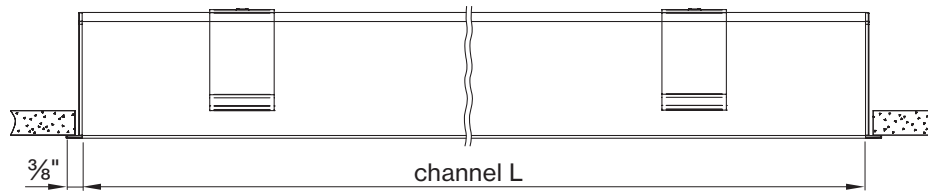

RECESSED with trim