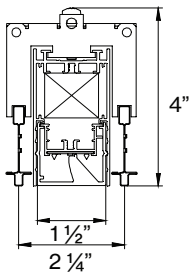

9/16" Grid (any brand)