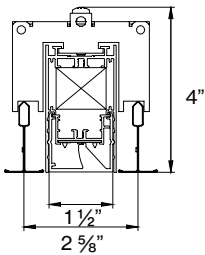

### M DIMENSIONS IN INCH

Linear 2'	2 4 I N
QS Linear 4'	4 8 I N
QS Linear 6'	7 2 I N
QS Linear 8'	9 6 I N
Linear custom	### I N
L-Shape	### X ### I N
U-Shape	### X ### X ### I N
□-Shape	### X ### I N

L-SHAPE INNER

A / B	FIXTURES	CODE
48" / 48"	2 × 2' linear + 1 × 2' × 2' corner	0 4 X 0 4 F T
48" / 96"	1 × 2' linear + 1 × 6' linear + 1 × 2' × 2' corner	0 4 X 0 8 F T
96" / 96"	2 × 6' linear + 1 × 2' × 2' corner	0 8 X 0 8 F T

LIGHT DIRECTION DIAGRAM

BEAM DISTRIBUTION

Wall to ceiling ratio

Room height	H=9 ft
Distance to wall	A=3 ft
Reflection factor	0.7   0.5   0.2
Maintenance factor	0.8
Eye level	4 - 5 ft

DIMENSIONS

**BASO 1.5 WALL WASHER**

RECESSED trimless

RECESSED with trim

9/16" Grid (any brand)

9/16" Grid (any brand) 4ft

15/16" Grid (any brand)

15/16" Grid (any brand) 4ft

**BASO mounting instructions**

Get access to the BASO 1.5 mounting instructions faster by scanning the QR code.