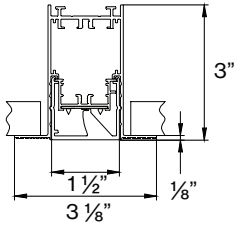

DIMENSIONS

BASO 1.5 WALL WASHER

RECESSED trimless