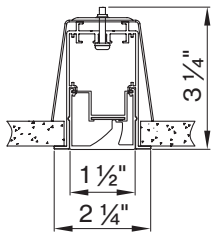

RECESSED with trim