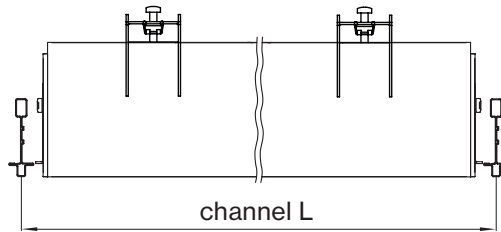

LIGHT DIRECTION DIAGRAM

BEAM DISTRIBUTION

Wall to ceiling ratio

Room height	H=9 ft
Distance to wall	A=3 ft
Reflection factor	0.7   0.5   0.2
Maintenance factor	0.8
Eye level	4 - 5 ft

DIMENSIONS

**BASO 1.5 WALL WASHER**

RECESSED trimless

RECESSED with trim

9/16" Grid (any brand)

9/16" Grid (any brand) 4ft

15/16" Grid (any brand)

15/16" Grid (any brand) 4ft

**BASO mounting instructions**

Get access to the BASO 1.5 mounting instructions faster by scanning the QR code.