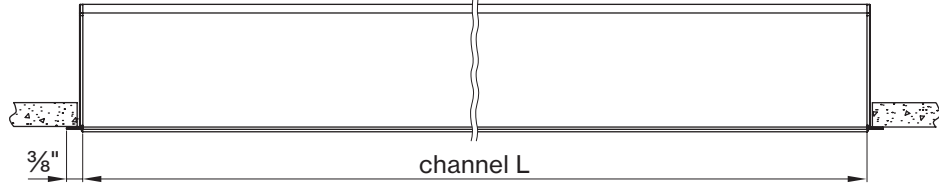

DIMENSIONS

BASO 1.5 WALL WASHER

RECESSED trimless