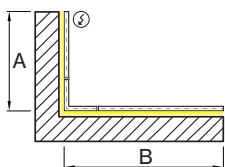

### M DIMENSIONS IN INCH

Linear 2'	2 4 I N
QS Linear 4'	4 8 I N
QS Linear 6'	7 2 I N
QS Linear 8'	9 6 I N
Linear custom	### I N
L-Shape	### X ### I N
U-Shape	### X ### X ### I N
□-Shape	### X ### I N

### N CERTIFICATION (optional)

Chicago Plenum      C C E A  
Red List Approved      R L A

Technical data

	SIZE TYPE	LED COLOR TEMPERATURE	INPUT WATTS	DELIVERED LM TOTAL	LIGHT DISTRIBUTION	DELIVERED LM DIRECT	OPTICAL EFFICIENCY	LUMINAIRE EFFICACY
<b>BASO DIRECT</b>								
e LED	4' linear	30K, 35K, 40K	16W	1600lm	100% down	400lm/ft	67%	103lm/W
	8' linear		32W	3200lm				
e <sup>2</sup> LED	4' linear	30K, 35K, 40K	24W	2400lm	100% down	600lm/ft	67%	99lm/W
	8' linear		48W	4800lm				
e <sup>2+</sup> LED	4' linear	30K, 35K, 40K	36W	3200lm	100% down	800lm/ft	67%	93lm/W
	8' linear		72W	6400lm				

Patterns top view

LINEAR

A	FIXTURES	CODE
48"	1 × 4' linear	0 4 F T
96"	1 × 8' linear	0 8 F T
144"	3 × 4' linear	1 2 F T

L-SHAPE OUTER

A / B	FIXTURES	CODE
48" / 48"	2 × 2' linear + 1 × 2' × 2' corner	0 4 X 0 4 F T
48" / 96"	1 × 2' linear + 1 × 6' linear + 1 × 2' × 2' corner	0 4 X 0 8 F T
96" / 96"	2 × 6' linear + 1 × 2' × 2' corner	0 8 X 0 8 F T