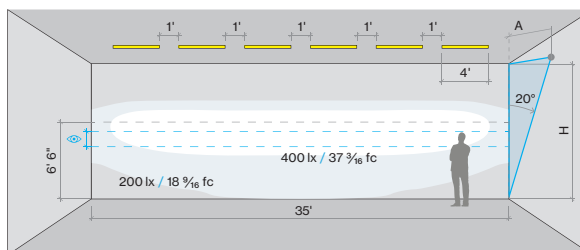

Patterns top view

LINEAR

A	FIXTURES	CODE
48"	1 × 4' linear	0 4 F T
96"	1 × 8' linear	0 8 F T
144"	3 × 4' linear	1 2 F T

L-SHAPE OUTER

A / B	FIXTURES	CODE
48" / 48"	2 × 2' linear + 1 × 2' × 2' corner	0 4 X 0 4 F T
48" / 96"	1 × 2' linear + 1 × 6' linear + 1 × 2' × 2' corner	0 4 X 0 8 F T
96" / 96"	2 × 6' linear + 1 × 2' × 2' corner	0 8 X 0 8 F T

L-SHAPE INNER

A / B	FIXTURES	CODE
48" / 48"	2 × 2' linear + 1 × 2' × 2' corner	0 4 X 0 4 F T
48" / 96"	1 × 2' linear + 1 × 6' linear + 1 × 2' × 2' corner	0 4 X 0 8 F T
96" / 96"	2 × 6' linear + 1 × 2' × 2' corner	0 8 X 0 8 F T

LIGHT DIRECTION DIAGRAM

BEAM DISTRIBUTION

Wall to ceiling ratio

Room height	H=9 ft
Distance to wall	A=3 ft
Reflection factor	0.7   0.5   0.2
Maintenance factor	0.8
Eye level	4 - 5 ft

DIMENSIONS

**BASO 1.5 WALL WASHER**