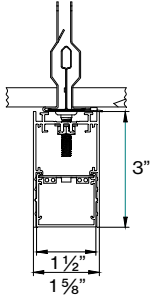

Patterns top view

LINEAR

A	FIXTURES	CODE
48"	1 × 4' linear	ST - 0 4 FT
96"	1 × 8' linear	ST - 0 8 FT
144"	3 × 4' linear	ST - 1 2 FT

L-SHAPE

A / B	FIXTURES	CODE
48" / 48"	2 × 2' linear + 1 × 2' × 2' corner	LS - 0 4 X 0 4 FT
48" / 96"	1 × 2' linear + 1 × 6' linear + 1 × 2' × 2' corner	LS - 0 4 X 0 8 FT
96" / 96"	2 × 6' linear + 1 × 2' × 2' corner	LS - 0 8 X 0 8 FT

□-SHAPE (rectangular shape)

A / B	FIXTURES	CODE
48" / 48"	4 × 2' × 2' corner	RS - 0 4 X 0 4 FT
48" / 96"	2 × 4' linear + 4 × 2' × 2' corner	RS - 0 4 X 0 8 FT
96" / 96"	4 × 4' linear + 4 × 2' × 2' corner	RS - 0 8 X 0 8 FT

U-SHAPE

A / B / C	FIXTURES	CODE
48" / 48" / 48"	2 × 2' linear + 2 × 2' × 2' corner	US - 0 4 X 0 4 X 0 4 FT
48" / 96" / 48"	1 × 4' linear + 2 × 2' linear + 2 × 2' × 2' corner	US - 0 4 X 0 8 X 0 4 FT
48" / 144" / 48"	1 × 8' linear + 2 × 2' linear + 2 × 2' × 2' corner	US - 0 4 X 1 2 X 0 4 FT

DIMENSIONS

BASO 1.5

PENDANT
direct

direct / indirect

linear 4ft / 8ft

BASO 1.5 SPECIALITY MOUNTING

SURFACE
in-line ACT TBAR

SURFACE
in-line ACT SLOT