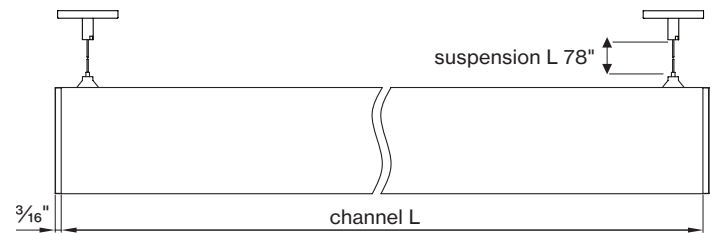

□-SHAPE (rectangular shape)

A / B	FIXTURES	CODE
48" / 48"	4 × 2' × 2' corner	RS - 0 4 X 0 4 FT
48" / 96"	2 × 4' linear + 4 × 2' × 2' corner	RS - 0 4 X 0 8 FT
96" / 96"	4 × 4' linear + 4 × 2' × 2' corner	RS - 0 8 X 0 8 FT

U-SHAPE

A / B / C	FIXTURES	CODE
48" / 48" / 48"	2 × 2' linear + 2 × 2' × 2' corner	US - 0 4 X 0 4 X 0 4 FT
48" / 96" / 48"	1 × 4' linear + 2 × 2' linear + 2 × 2' × 2' corner	US - 0 4 X 0 8 X 0 4 FT
48" / 144" / 48"	1 × 8' linear + 2 × 2' linear + 2 × 2' × 2' corner	US - 0 4 X 1 2 X 0 4 FT

DIMENSIONS

BASO 1.5

PENDANT
direct

direct / indirect

linear 4ft / 8ft

BASO 1.5 SPECIALITY MOUNTING

SURFACE
in-line ACT TBAR

SURFACE
in-line ACT SLOT

SURFACE
ACT center tile

PENDANT
ACT TBAR

PENDANT
in-line ACT SLOT

PENDANT
ACT center tile

BASO mounting instructions

Get access to the BASO 1.5 mounting instructions faster by scanning the QR code.

<https://www.basolighting.com/resources/mounting-instructions/baso>