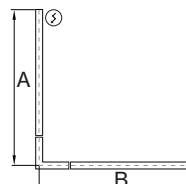

Patterns top view

LINEAR

A	FIXTURES	CODE
48"	1 × 4' linear	ST - 0 4 FT
96"	1 × 8' linear	ST - 0 8 FT
144"	3 × 4' linear	ST - 1 2 FT

L-SHAPE

A / B	FIXTURES	CODE
48" / 48"	2 × 2' linear + 1 × 2' × 2' corner	LS - 0 4 X 0 4 FT
48" / 96"	1 × 2' linear + 1 × 6' linear + 1 × 2' × 2' corner	LS - 0 4 X 0 8 FT
96" / 96"	2 × 6' linear + 1 × 2' × 2' corner	LS - 0 8 X 0 8 FT

□-SHAPE (rectangular shape)

A / B	FIXTURES	CODE
48" / 48"	4 × 2' × 2' corner	RS - 0 4 X 0 4 FT
48" / 96"	2 × 4' linear + 4 × 2' × 2' corner	RS - 0 4 X 0 8 FT
96" / 96"	4 × 4' linear + 4 × 2' × 2' corner	RS - 0 8 X 0 8 FT

U-SHAPE

A / B / C	FIXTURES	CODE
48" / 48" / 48"	2 × 2' linear + 2 × 2' × 2' corner	US - 0 4 X 0 4 X 0 4 FT
48" / 96" / 48"	1 × 4' linear + 2 × 2' linear + 2 × 2' × 2' corner	US - 0 4 X 0 8 X 0 4 FT
48" / 144" / 48"	1 × 8' linear + 2 × 2' linear + 2 × 2' × 2' corner	US - 0 4 X 1 2 X 0 4 FT

DIMENSIONS

BASO 1.5

PENDANT
direct

direct / indirect

linear 4ft / 8ft

BASO 1.5 SPECIALITY MOUNTING

SURFACE
in-line ACT TBAR

SURFACE
in-line ACT SLOT