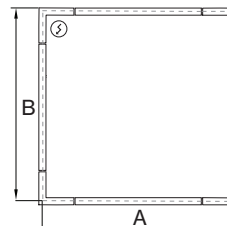

Patterns top view

LINEAR

A	FIXTURES	CODE
48"	1 × 4' linear	ST - 0 4 FT
96"	1 × 8' linear	ST - 0 8 FT
144"	3 × 4' linear	ST - 1 2 FT

L-SHAPE

A / B	FIXTURES	CODE
48" / 48"	2 × 2' linear + 1 × 2' × 2' corner	LS - 0 4 X 0 4 FT
48" / 96"	1 × 2' linear + 1 × 6' linear + 1 × 2' × 2' corner	LS - 0 4 X 0 8 FT
96" / 96"	2 × 6' linear + 1 × 2' × 2' corner	LS - 0 8 X 0 8 FT

□-SHAPE (rectangular shape)

A / B	FIXTURES	CODE
48" / 48"	4 × 2' × 2' corner	RS - 0 4 X 0 4 FT
48" / 96"	2 × 4' linear + 4 × 2' × 2' corner	RS - 0 4 X 0 8 FT
96" / 96"	4 × 4' linear + 4 × 2' × 2' corner	RS - 0 8 X 0 8 FT

U-SHAPE

A / B / C	FIXTURES	CODE
48" / 48" / 48"	2 × 2' linear + 2 × 2' × 2' corner	US - 0 4 X 0 4 X 0 4 FT
48" / 96" / 48"	1 × 4' linear + 2 × 2' linear + 2 × 2' × 2' corner	US - 0 4 X 0 8 X 0 4 FT
48" / 144" / 48"	1 × 8' linear + 2 × 2' linear + 2 × 2' × 2' corner	US - 0 4 X 1 2 X 0 4 FT

DIMENSIONS

BASO 1.5

PENDANT
direct

direct / indirect

linear 4ft / 8ft

BASO 1.5 SPECIALITY MOUNTING

SURFACE
in-line ACT TBAR

SURFACE
in-line ACT SLOT