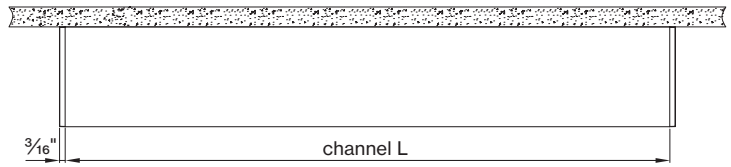

DIMENSIONS

BASO 1.5

PENDANT
direct

direct / indirect

linear 4ft / 8ft

BASO 1.5 SPECIALITY MOUNTING

SURFACE
in-line ACT TBAR

SURFACE
in-line ACT SLOT

SURFACE
ACT center tile

PENDANT
ACT TBAR

PENDANT
in-line ACT SLOT

PENDANT
ACT center tile

BASO mounting instructions

Get access to the BASO 1.5 mounting instructions faster by scanning the QR code.

<https://www.basolighting.com/resources/mounting-instructions/baso>