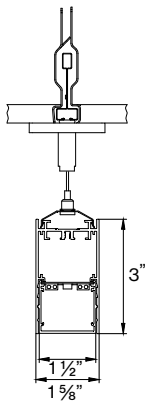

PENDANT
in-line ACT SLOT