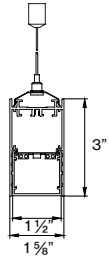

Patterns top view

LINEAR

A	FIXTURES	CODE
48"	1 × 4' linear	ST - 0 4 FT
96"	1 × 8' linear	ST - 0 8 FT
144"	3 × 4' linear	ST - 1 2 FT

L-SHAPE

A / B	FIXTURES	CODE
48" / 48"	2 × 2' linear + 1 × 2' × 2' corner	LS - 0 4 X 0 4 FT
48" / 96"	1 × 2' linear + 1 × 6' linear + 1 × 2' × 2' corner	LS - 0 4 X 0 8 FT
96" / 96"	2 × 6' linear + 1 × 2' × 2' corner	LS - 0 8 X 0 8 FT

□-SHAPE (rectangular shape)

A / B	FIXTURES	CODE
48" / 48"	4 × 2' × 2' corner	RS - 0 4 X 0 4 FT
48" / 96"	2 × 4' linear + 4 × 2' × 2' corner	RS - 0 4 X 0 8 FT
96" / 96"	4 × 4' linear + 4 × 2' × 2' corner	RS - 0 8 X 0 8 FT

U-SHAPE

A / B / C	FIXTURES	CODE
48" / 48" / 48"	2 × 2' linear + 2 × 2' × 2' corner	US - 0 4 X 0 4 X 0 4 FT
48" / 96" / 48"	1 × 4' linear + 2 × 2' linear + 2 × 2' × 2' corner	US - 0 4 X 0 8 X 0 4 FT
48" / 144" / 48"	1 × 8' linear + 2 × 2' linear + 2 × 2' × 2' corner	US - 0 4 X 1 2 X 0 4 FT

DIMENSIONS

BASO 1.5

PENDANT
direct

direct / indirect

linear 4ft / 8ft

BASO 1.5 SPECIALITY MOUNTING

SURFACE
in-line ACT TBAR

SURFACE
in-line ACT SLOT