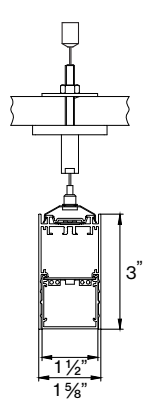

□-SHAPE (rectangular shape)

A / B	FIXTURES	CODE
48" / 48"	4 × 2' × 2' corner	RS - 0 4 X 0 4 FT
48" / 96"	2 × 4' linear + 4 × 2' × 2' corner	RS - 0 4 X 0 8 FT
96" / 96"	4 × 4' linear + 4 × 2' × 2' corner	RS - 0 8 X 0 8 FT

U-SHAPE

A / B / C	FIXTURES	CODE
48" / 48" / 48"	2 × 2' linear + 2 × 2' × 2' corner	US - 0 4 X 0 4 X 0 4 FT
48" / 96" / 48"	1 × 4' linear + 2 × 2' linear + 2 × 2' × 2' corner	US - 0 4 X 0 8 X 0 4 FT
48" / 144" / 48"	1 × 8' linear + 2 × 2' linear + 2 × 2' × 2' corner	US - 0 4 X 1 2 X 0 4 FT

DIMENSIONS

BASO 1.5

PENDANT
direct

direct / indirect

linear 4ft / 8ft

BASO 1.5 SPECIALITY MOUNTING

SURFACE
in-line ACT TBAR

SURFACE
in-line ACT SLOT

SURFACE
ACT center tile

PENDANT
ACT TBAR

PENDANT
in-line ACT SLOT

PENDANT
ACT center tile

BASO mounting instructions

Get access to the BASO 1.5 mounting instructions faster by scanning the QR code.

<https://www.basolighting.com/resources/mounting-instructions/baso>