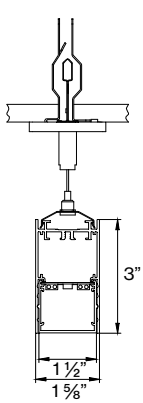

PENDANT
ACT TBAR