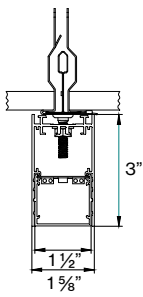

Patterns top view

LINEAR

A	FIXTURES	CODE
48"	1 × 4' linear	ST - 0 4 FT
96"	1 × 8' linear	ST - 0 8 FT
144"	3 × 4' linear	ST - 1 2 FT

L-SHAPE

A / B	FIXTURES	CODE
48" / 48"	2 × 2' linear + 1 × 2' × 2' corner	LS - 0 4 X 0 4 FT
48" / 96"	1 × 2' linear + 1 × 6' linear + 1 × 2' × 2' corner	LS - 0 4 X 0 8 FT
96" / 96"	2 × 6' linear + 1 × 2' × 2' corner	LS - 0 8 X 0 8 FT

□-SHAPE (rectangular shape)

A / B	FIXTURES	CODE
48" / 48"	4 × 2' × 2' corner	RS - 0 4 X 0 4 FT
48" / 96"	2 × 4' linear + 4 × 2' × 2' corner	RS - 0 4 X 0 8 FT
96" / 96"	4 × 4' linear + 4 × 2' × 2' corner	RS - 0 8 X 0 8 FT

U-SHAPE

A / B / C	FIXTURES	CODE
48" / 48" / 48"	2 × 2' linear + 2 × 2' × 2' corner	US - 0 4 X 0 4 X 0 4 FT
48" / 96" / 48"	1 × 4' linear + 2 × 2' linear + 2 × 2' × 2' corner	US - 0 4 X 0 8 X 0 4 FT
48" / 144" / 48"	1 × 8' linear + 2 × 2' linear + 2 × 2' × 2' corner	US - 0 4 X 1 2 X 0 4 FT

DIMENSIONS

BASO 1.5

PENDANT
direct

direct / indirect

linear 4ft / 8ft

BASO 1.5 SPECIALITY MOUNTING

SURFACE
in-line ACT TBAR

SURFACE
in-line ACT SLOT