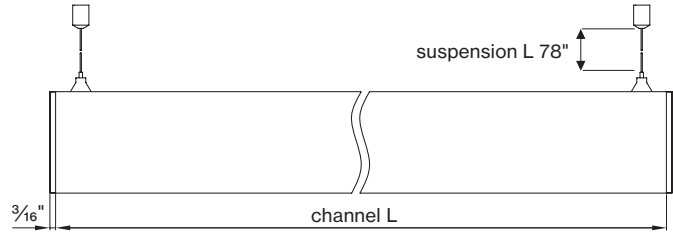

□-SHAPE (rectangular shape)

A / B	FIXTURES	CODE
48" / 48"	4 × 2' × 2' corner	RS - 0 4 X 0 4 FT
48" / 96"	2 × 4' linear + 4 × 2' × 2' corner	RS - 0 4 X 0 8 FT
96" / 96"	4 × 4' linear + 4 × 2' × 2' corner	RS - 0 8 X 0 8 FT

U-SHAPE

A / B / C	FIXTURES	CODE
48" / 48" / 48"	2 × 2' linear + 2 × 2' × 2' corner	US - 0 4 X 0 4 X 0 4 FT
48" / 96" / 48"	1 × 4' linear + 2 × 2' linear + 2 × 2' × 2' corner	US - 0 4 X 0 8 X 0 4 FT
48" / 144" / 48"	1 × 8' linear + 2 × 2' linear + 2 × 2' × 2' corner	US - 0 4 X 1 2 X 0 4 FT

DIMENSIONS

BASO 1.5

PENDANT
direct

direct / indirect

linear 4ft / 8ft

BASO 1.5 SPECIALITY MOUNTING

SURFACE
in-line ACT TBAR

SURFACE
in-line ACT SLOT