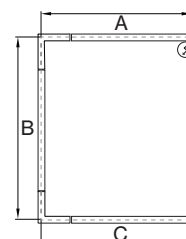

Patterns top view

LINEAR

A	FIXTURES	CODE
48"	1 × 4' linear	ST - 0 4 FT
96"	1 × 8' linear	ST - 0 8 FT
144"	3 × 4' linear	ST - 1 2 FT

L-SHAPE

A / B	FIXTURES	CODE
48" / 48"	2 × 2' linear + 1 × 2' × 2' corner	LS - 0 4 X 0 4 FT
48" / 96"	1 × 2' linear + 1 × 6' linear + 1 × 2' × 2' corner	LS - 0 4 X 0 8 FT
96" / 96"	2 × 6' linear + 1 × 2' × 2' corner	LS - 0 8 X 0 8 FT

□-SHAPE (rectangular shape)

A / B	FIXTURES	CODE
48" / 48"	4 × 2' × 2' corner	RS - 0 4 X 0 4 FT
48" / 96"	2 × 4' linear + 4 × 2' × 2' corner	RS - 0 4 X 0 8 FT
96" / 96"	4 × 4' linear + 4 × 2' × 2' corner	RS - 0 8 X 0 8 FT

U-SHAPE

A / B / C	FIXTURES	CODE
48" / 48" / 48"	2 × 2' linear + 2 × 2' × 2' corner	US - 0 4 X 0 4 X 0 4 FT
48" / 96" / 48"	1 × 4' linear + 2 × 2' linear + 2 × 2' × 2' corner	US - 0 4 X 0 8 X 0 4 FT
48" / 144" / 48"	1 × 8' linear + 2 × 2' linear + 2 × 2' × 2' corner	US - 0 4 X 1 2 X 0 4 FT

DIMENSIONS

BASO 1.5

PENDANT
direct

direct / indirect

linear 4ft / 8ft

BASO 1.5 SPECIALITY MOUNTING

SURFACE
in-line ACT TBAR

SURFACE
in-line ACT SLOT