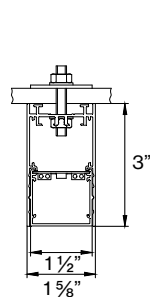

SURFACE
ACT center tile