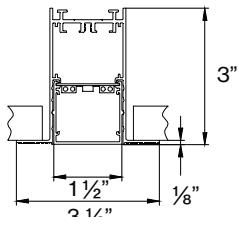

DIMENSIONS

BASO 1.5

RECESSED trimless