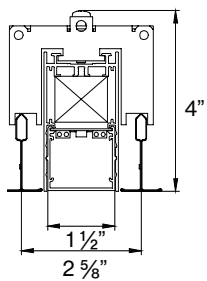

### M DIMENSIONS IN INCH

Linear 2'	24IN
Linear 4'	48IN
Linear 6'	72IN
Linear 8'	96IN
Linear custom	###IN
Linear flex inset	###IN

includes 4' to 3' field-cutttable section

L-Shape	###X###IN
U-Shape	###X###X###IN
U-Shape	###X###X###IN
U-Shape	###X###X###IN
U-Shape	###X###X###IN

#### □-SHAPE (rectangular shape)

A / B	FIXTURES	CODE
48" / 48"	4 × 2' × 2' corner	RS - 0 4 X 0 4 FT
48" / 96"	2 × 4' linear + 4 × 2' × 2' corner	RS - 0 4 X 0 8 FT
96" / 96"	4 × 4' linear + 4 × 2' × 2' corner	RS - 0 8 X 0 8 FT

#### U-SHAPE

A / B / C	FIXTURES	CODE
48" / 48" / 48"	2 × 2' linear + 2 × 2' × 2' corner	US - 0 4 X 0 4 X 0 4 FT
48" / 96" / 48"	1 × 4' linear + 2 × 2' linear + 2 × 2' × 2' corner	US - 0 4 X 0 8 X 0 4 FT
48" / 144" / 48"	1 × 8' linear + 2 × 2' linear + 2 × 2' × 2' corner	US - 0 4 X 1 2 X 0 4 FT

DIMENSIONS

**BASO 1.5**

RECESSED trimless

RECESSED with trim

9/16" T-GRID

9/16" Slot Grid (any brand)

15/16" T-GRID

**BASO mounting instructions**