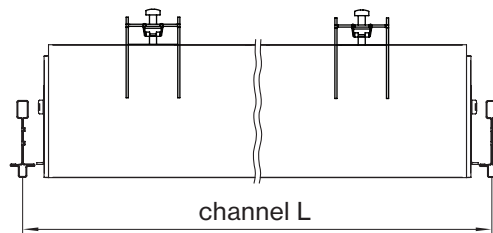

#### U-SHAPE

A / B / C	FIXTURES	CODE
48" / 48" / 48"	2 × 2' linear + 2 × 2' × 2' corner	US - 0 4 X 0 4 X 0 4 FT
48" / 96" / 48"	1 × 4' linear + 2 × 2' linear + 2 × 2' × 2' corner	US - 0 4 X 0 8 X 0 4 FT
48" / 144" / 48"	1 × 8' linear + 2 × 2' linear + 2 × 2' × 2' corner	US - 0 4 X 1 2 X 0 4 FT

DIMENSIONS

**BASO 1.5**

RECESSED trimless

RECESSED with trim

9/16" T-GRID

9/16" Slot Grid (any brand)

15/16" T-GRID

**BASO mounting instructions**