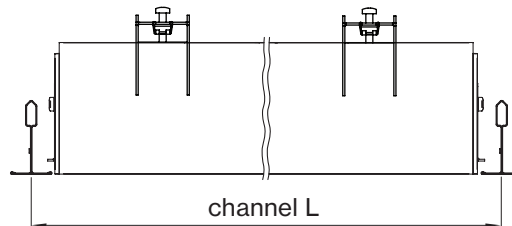

#### U-SHAPE

A / B / C	FIXTURES	CODE
48" / 48" / 48"	2 × 2' linear + 2 × 2' × 2' corner	US - 0 4 X 0 4 X 0 4 FT
48" / 96" / 48"	1 × 4' linear + 2 × 2' linear + 2 × 2' × 2' corner	US - 0 4 X 0 8 X 0 4 FT
48" / 144" / 48"	1 × 8' linear + 2 × 2' linear + 2 × 2' × 2' corner	US - 0 4 X 1 2 X 0 4 FT

DIMENSIONS

**BASO 1.5**

RECESSED trimless

RECESSED with trim

9/16" T-GRID

9/16" Slot Grid (any brand)

15/16" T-GRID

**BASO mounting instructions**