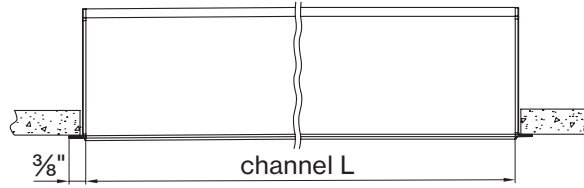

DIMENSIONS

BASO 1.5

RECESSED trimless