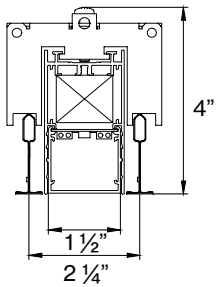

### M DIMENSIONS IN INCH

Linear 2'	24IN
Linear 4'	48IN
Linear 6'	72IN
Linear 8'	96IN
Linear custom	###IN
Linear flex inset	###IN

includes 4' to 3' field-cutttable section

L-Shape	###X###IN
U-Shape	###X###X###IN
U-Shape	###X###X###IN
U-Shape	###X###X###IN
U-Shape	###X###X###IN

#### □-SHAPE (rectangular shape)

A / B	FIXTURES	CODE
48" / 48"	4 × 2' × 2' corner	RS - 0 4 X 0 4 FT
48" / 96"	2 × 4' linear + 4 × 2' × 2' corner	RS - 0 4 X 0 8 FT
96" / 96"	4 × 4' linear + 4 × 2' × 2' corner	RS - 0 8 X 0 8 FT

#### U-SHAPE

A / B / C	FIXTURES	CODE
48" / 48" / 48"	2 × 2' linear + 2 × 2' × 2' corner	US - 0 4 X 0 4 X 0 4 FT
48" / 96" / 48"	1 × 4' linear + 2 × 2' linear + 2 × 2' × 2' corner	US - 0 4 X 0 8 X 0 4 FT
48" / 144" / 48"	1 × 8' linear + 2 × 2' linear + 2 × 2' × 2' corner	US - 0 4 X 1 2 X 0 4 FT

DIMENSIONS

**BASO 1.5**

RECESSED trimless

RECESSED with trim

9/16" T-GRID

9/16" Slot Grid (any brand)

15/16" T-GRID

**BASO mounting instructions**