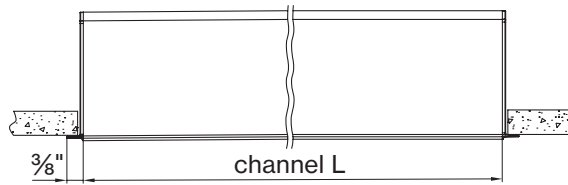

RECESSED with trim