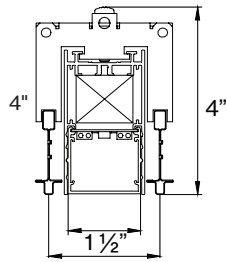

### M DIMENSIONS IN INCH

Linear 2'	24IN
Linear 4'	48IN
Linear 6'	72IN
Linear 8'	96IN
Linear custom	###IN
Linear flex inset	###IN

includes 4' to 3' field-cutttable section

L-Shape	###X###IN
U-Shape	###X###X###IN
U-Shape	###X###X###IN
U-Shape	###X###X###IN
U-Shape	###X###X###IN

#### U-SHAPE

A / B / C	FIXTURES	CODE
48" / 48" / 48"	2 × 2' linear + 2 × 2' × 2' corner	US - 0 4 X 0 4 X 0 4 FT
48" / 96" / 48"	1 × 4' linear + 2 × 2' linear + 2 × 2' × 2' corner	US - 0 4 X 0 8 X 0 4 FT
48" / 144" / 48"	1 × 8' linear + 2 × 2' linear + 2 × 2' × 2' corner	US - 0 4 X 1 2 X 0 4 FT

DIMENSIONS

**BASO 1.5**

RECESSED trimless

RECESSED with trim

9/16" T-GRID

9/16" Slot Grid (any brand)

15/16" T-GRID

**BASO mounting instructions**