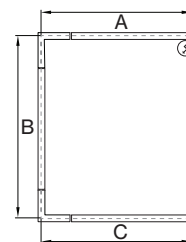

U-SHAPE

A / B / C	FIXTURES	CODE
48" / 48" / 48"	2 × 2' linear + 2 × 2' × 2' corner	US - 0 4 X 0 4 X 0 4 FT
48" / 96" / 48"	1 × 4' linear + 2 × 2' linear + 2 × 2' × 2' corner	US - 0 4 X 0 8 X 0 4 FT
48" / 144" / 48"	1 × 8' linear + 2 × 2' linear + 2 × 2' × 2' corner	US - 0 4 X 1 2 X 0 4 FT