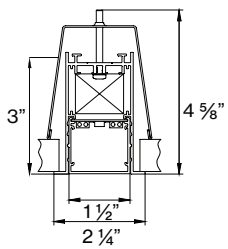

#### L-SHAPE

A / B	FIXTURES	CODE
48" / 48"	2 × 2' linear + 1 × 2' × 2' corner	LS - 0 4 X 0 4 FT
48" / 96"	1 × 2' linear + 1 × 6' linear + 1 × 2' × 2' corner	LS - 0 4 X 0 8 FT
96" / 96"	2 × 6' linear + 1 × 2' × 2' corner	LS - 0 8 X 0 8 FT

#### □-SHAPE (rectangular shape)

A / B	FIXTURES	CODE
48" / 48"	4 × 2' × 2' corner	RS - 0 4 X 0 4 FT
48" / 96"	2 × 4' linear + 4 × 2' × 2' corner	RS - 0 4 X 0 8 FT
96" / 96"	4 × 4' linear + 4 × 2' × 2' corner	RS - 0 8 X 0 8 FT

#### U-SHAPE

A / B / C	FIXTURES	CODE
48" / 48" / 48"	2 × 2' linear + 2 × 2' × 2' corner	US - 0 4 X 0 4 X 0 4 FT
48" / 96" / 48"	1 × 4' linear + 2 × 2' linear + 2 × 2' × 2' corner	US - 0 4 X 0 8 X 0 4 FT
48" / 144" / 48"	1 × 8' linear + 2 × 2' linear + 2 × 2' × 2' corner	US - 0 4 X 1 2 X 0 4 FT

DIMENSIONS

**BASO 1.5**

RECESSED trimless

RECESSED with trim

9/16" T-GRID

9/16" Slot Grid (any brand)

15/16" T-GRID

**BASO mounting instructions**